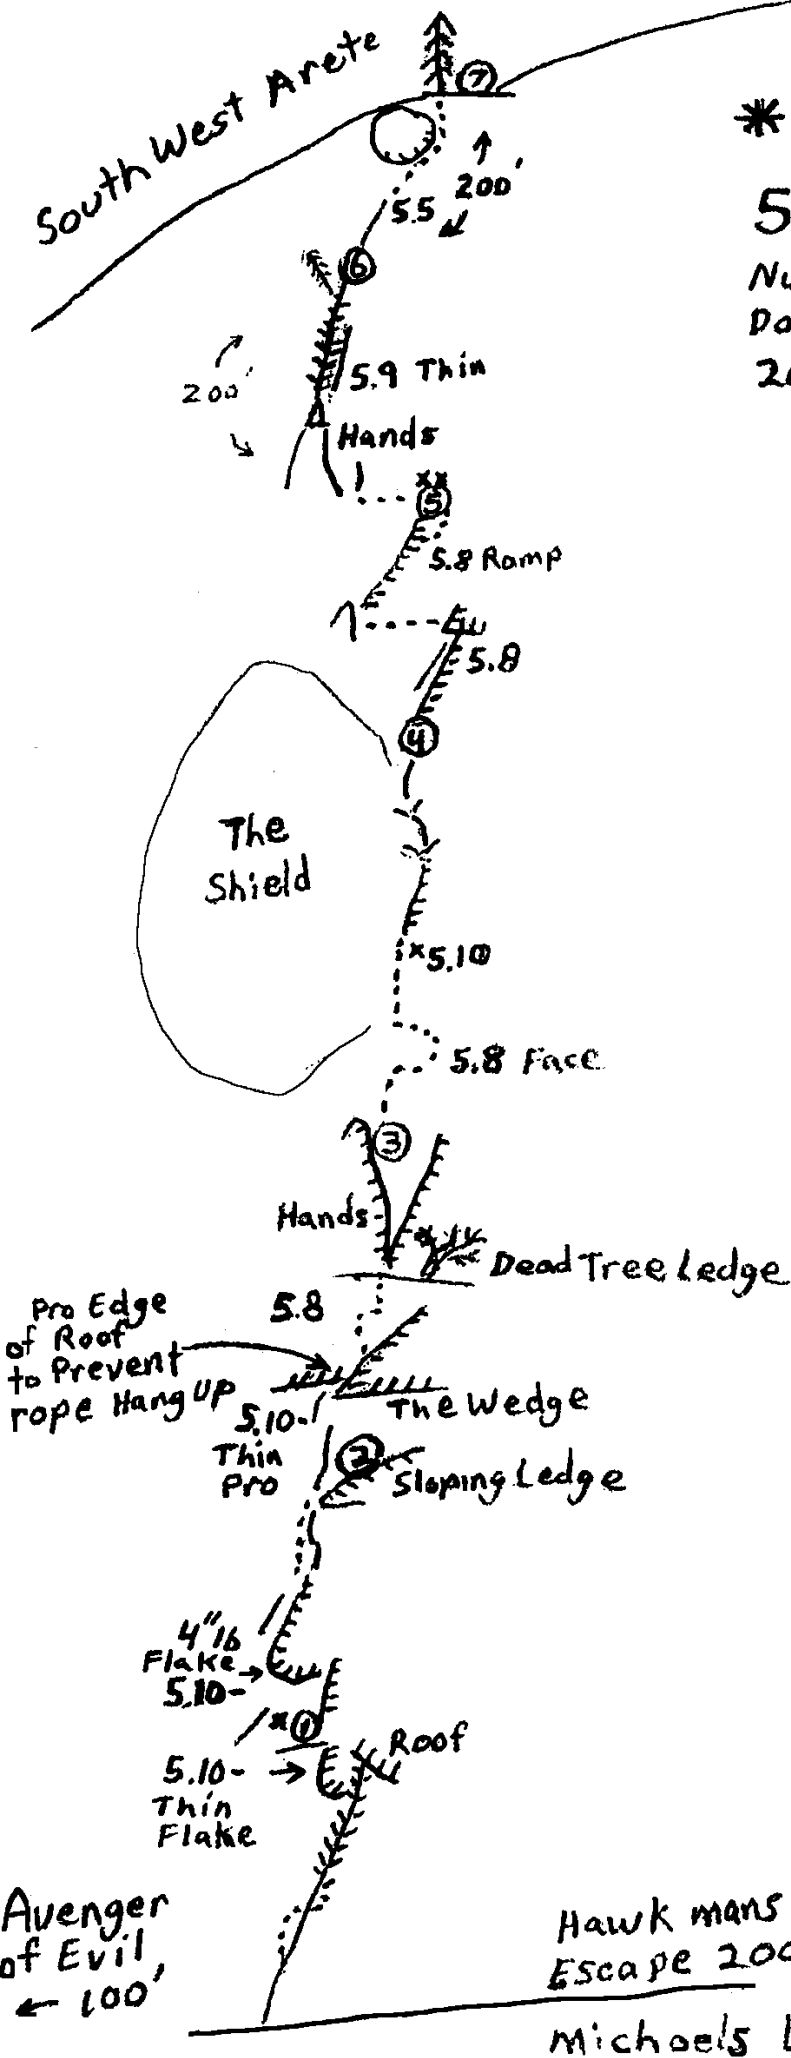

Located on Lower Brother

South West Arete

# \* The Boogie Man

5.10 Pro to 4"

Nuts & Double Aliens or TCUs  
Double Cams to 3" one 4"  
200' Ropes - Rappel Route

Eric Gabel

&

Warren Dignes

May 1998

Avenger of Evil, ← 100'

Hawk mans Escape 200 yds →

Michaels Ledge