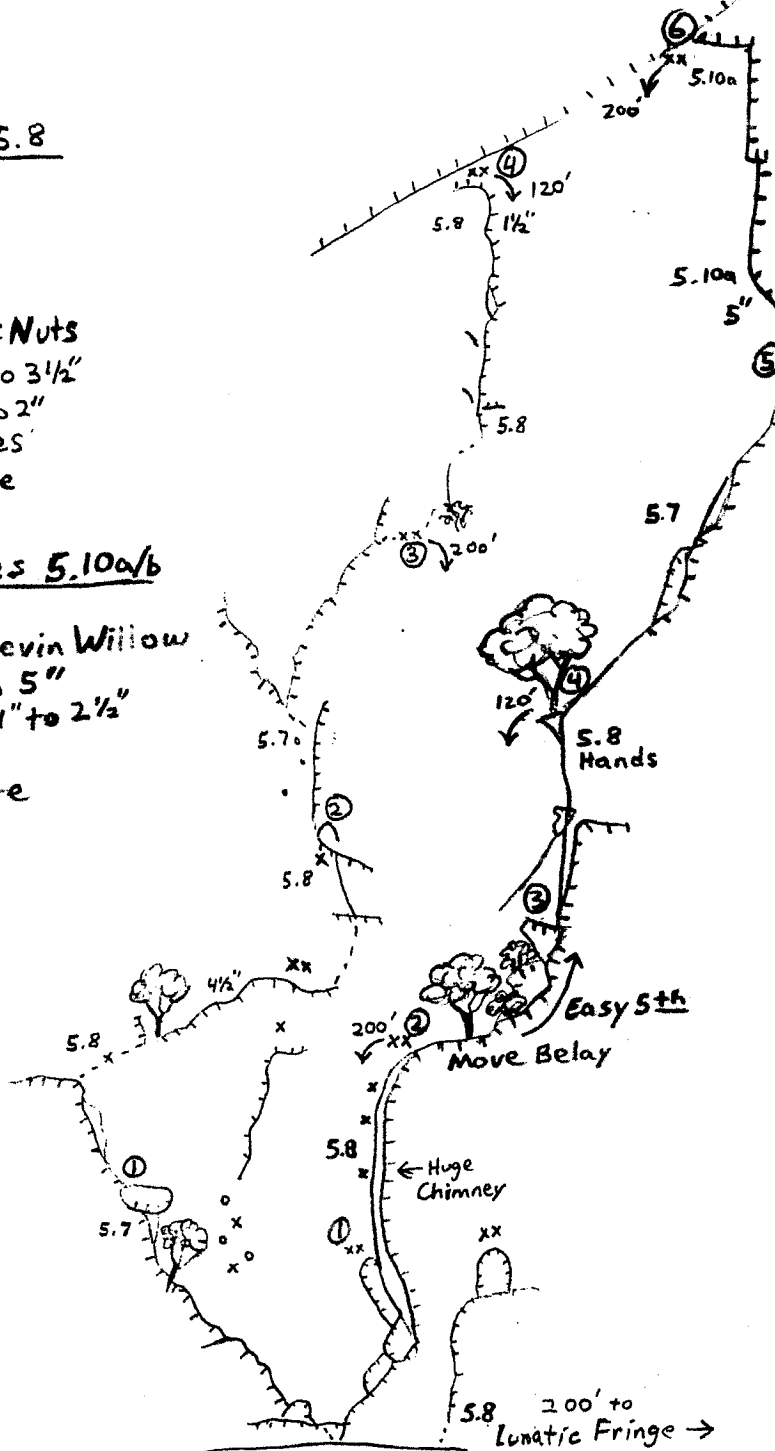

Dream Easy 5.8

Feb 2008  
Eric Gabel  
Ed Hartoni  
Linda Jarit

Pro. to 3 1/2" & Nuts  
Singles .04" to 3 1/2"  
Doubles 1/2" to 2"  
2 - 200' Ropes  
Rappel Route

Angry Natives 5.10a/b

April 2008  
Eric Gabel - Kevin Willow  
Pro. Singles to 5"  
Doubles 0.4" to 2 1/2"  
2 - 200' Ropes  
Rappel Route

Reeds  
Pinnacle