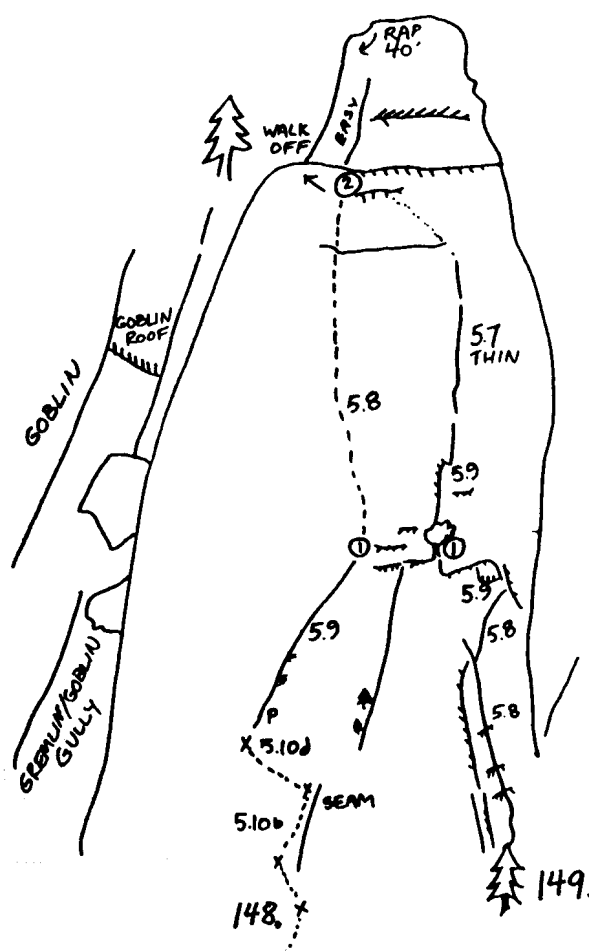

Transylvania
 Coffin Chimney
 Coroner Slabs
 The Morgue
 The Gremlin
 The Goblin

Voodoo Dome

- 143. Summer Sojourn 5.7 *
- 144. Left Snort 5.9
- 145. Dr. Blood's Coffin 5.7

Death Star

- 146. Ninja Crack 5.9
- 147. Dark Side of the Force 5.10a

The Gremlin

- 148. Headless Horseman 5.10d
- 149. The Nightstalker 5.9
- 150. The Phantom 5.9

Death Star

- 146. Ninja Crack 5.9
- 147. Dark Side of the Force 5.10a

The Gremlin

- 148. Headless Horseman 5.10d pro: friends, wires
- 149. The Nightstalker 5.9
- 150. The Phantom 5.9 a.k.a. Lights Out