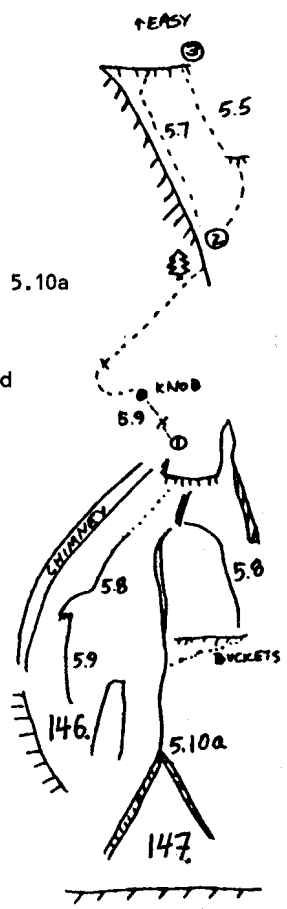

Transylvania
 Coffin Chimney
 Coroner Slabs
 The Morgue
 The Gremlin
 The Goblin

Voodoo Dome

- 143. Summer Sojourn 5.7 *
- 144. Left Snort 5.9
- 145. Dr. Blood's Coffin 5.7

Death Star

- 146. Ninja Crack 5.9
- 147. Dark Side of the Force 5.10a

The Gremlin

- 148. Headless Horseman 5.10d
- 149. The Nightstalker 5.9
- 150. The Phantom 5.9

Death Star

- 146. Ninja Crack 5.9
- 147. Dark Side of the Force 5.10a

The Gremlin

- 148. Headless Horseman 5.10d pro: friends, wires
- 149. The Nightstalker 5.9
- 150. The Phantom 5.9 a.k.a. Lights Out