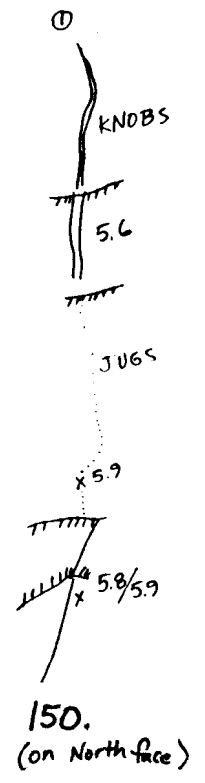

Transylvania
 Coffin Chimney
 Coroner Slabs
 The Morgue
 The Gremlin
 The Goblin

Voodoo Dome

- 143. Summer Sojourn 5.7 *
- 144. Left Snort 5.9
- 145. Dr. Blood's Coffin 5.7

Death Star

- 146. Ninja Crack 5.9
- 147. Dark Side of the Force 5.10a

The Gremlin

- 148. Headless Horseman 5.10d
- 149. The Nightstalker 5.9
- 150. The Phantom 5.9

Death Star

- 146. Ninja Crack 5.9
- 147. Dark Side of the Force 5.10a

The Gremlin

- 148. Headless Horseman 5.10d pro: friends, wires
- 149. The Nightstalker 5.9
- 150. The Phantom 5.9 a.k.a. Lights Out