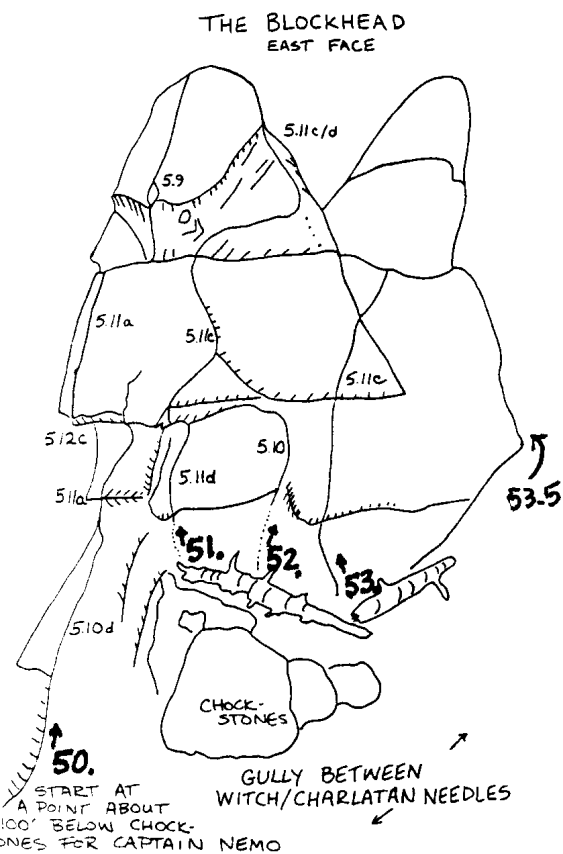

EAST FACE OF CHARLATAN NEEDLE ▲

Charlatan East Face

- 46. Horrorscope 5.10b/c R
- 47. Superstition 5.11e, RPs, continues to top
- 48. Fancy Free 5.10
- 49. Bad Fortune 5.11c

The Blockhead East Face

- 50. Captain Nemo 5.12c
- 51. Walk the Plank 5.11d
- 52. The Barnacle 5.11c/d
- 53. The Barracuda 5.11c/d
- 53.5 Dogmatic 5.11+TR flakes, lieback, undercling to sloping top