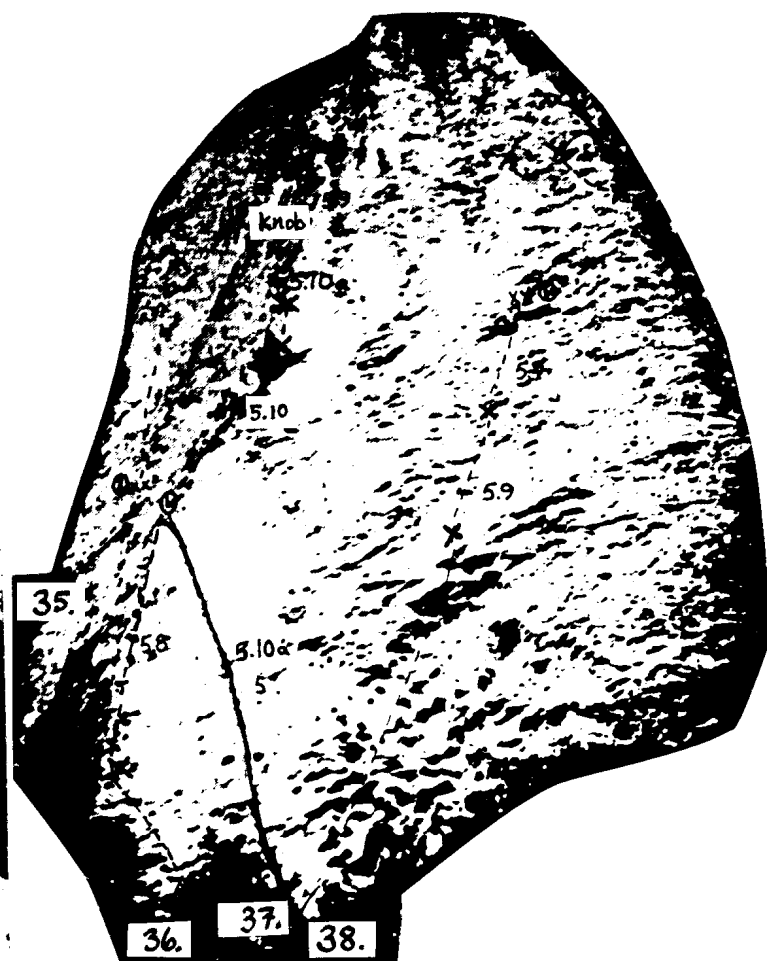

SOUTH FACE OF CHARLATAN,
SORCERER, WIZARD AND SORCERER'S
APPRENTICE NEEDLES ▼

SOUTH FACE OF ▲
SORCERER'S APPRENTICE
NEEDLE

Wizard West Face

- 29. Lethargy 5.10 *
- 30. Northwest Chimney 5.7 (finish on Yellow Brick Road var. 5.8 *)
- 31. Detour Left 5.8
- 32. Yellow Brick Road 5.9 pro to 5"
- 33. Just Layback and Relax 5.10+ R
- 34. *Zombie* 5.10aR

Sorcerer's Apprentice

- 35. Jughead 5.10 (5.8 R on 4th pitch)
- 36. Danse Macabre 5.8a* (finish on Broomsticks 5.10a *)
- 37. Broomsticks 5.10a pro to 5"
- 38. Love Potion #9 5.10a R
- 38.1 brown streak, rap bolted?
- 38.2 Piranha 5.11+?, rap bolted } on East Face