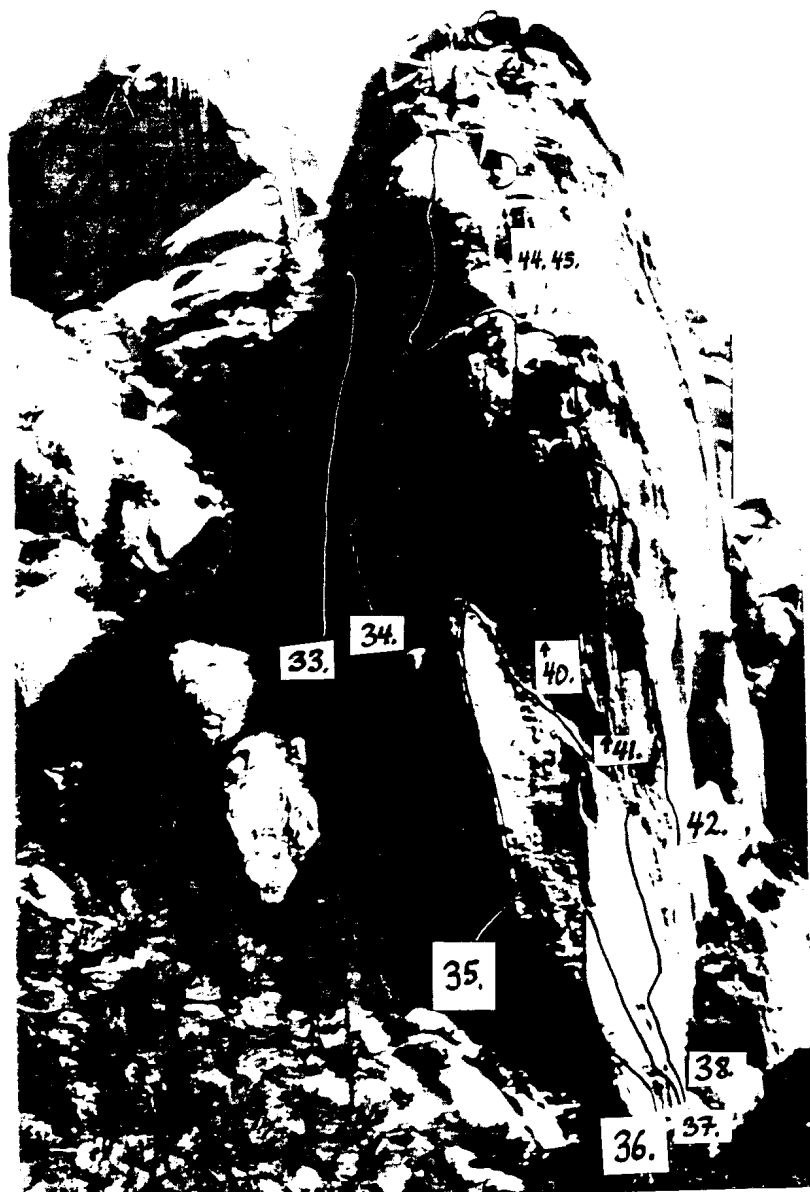

SOUTH FACE OF CHARLATAN,
SORCERER, WIZARD AND SORCERER'S
APPRENTICE NEEDLES ▼

SOUTH FACE OF ▲
SORCERER'S APPRENTICE
NEEDLE

Wizard West Face

- 29. Lethargy 5.10 *
- 30. Northwest Chimney 5.7 (finish on Yellow Brick Road var. 5.8 *)
- 31. Detour Left 5.8
- 32. Yellow Brick Road 5.9 pro to 5"
- 33. Just Layback and Relax 5.10+ R
- 34. *Zombie* 5.10aR

Sorcerer's Apprentice

- 35. Jughead 5.10 (5.8 R on 4th pitch)
- 36. Danse Macabre 5.8a* (finish on Broomsticks 5.10a *)
- 37. Broomsticks 5.10a pro to 5"
- 38. Love Potion #9 5.10a R
- 38.1 brown streak, rap bolted?
- 38.2 Piranha 5.11+?, rap bolted } on East Face