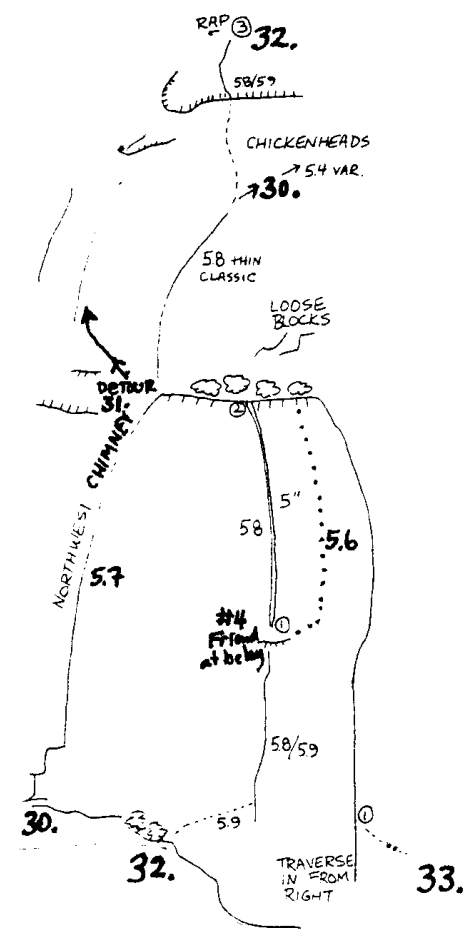

WEST FACE OF WIZARD NEEDLE ▼

Wizard West Face

- 29. Lethargy 5.10 *
- 30. Northwest Chimney 5.7 (finish on Yellow Brick Road var. 5.8 *)
- 31. Detour Left 5.8
- 32. Yellow Brick Road 5.9 pro to 5" (or avoid to right)
- 33. Just Layback and Relax 5.10+ R
- 34. Zombie 5.10dR
- 40. spellbound 5.9+ chimney