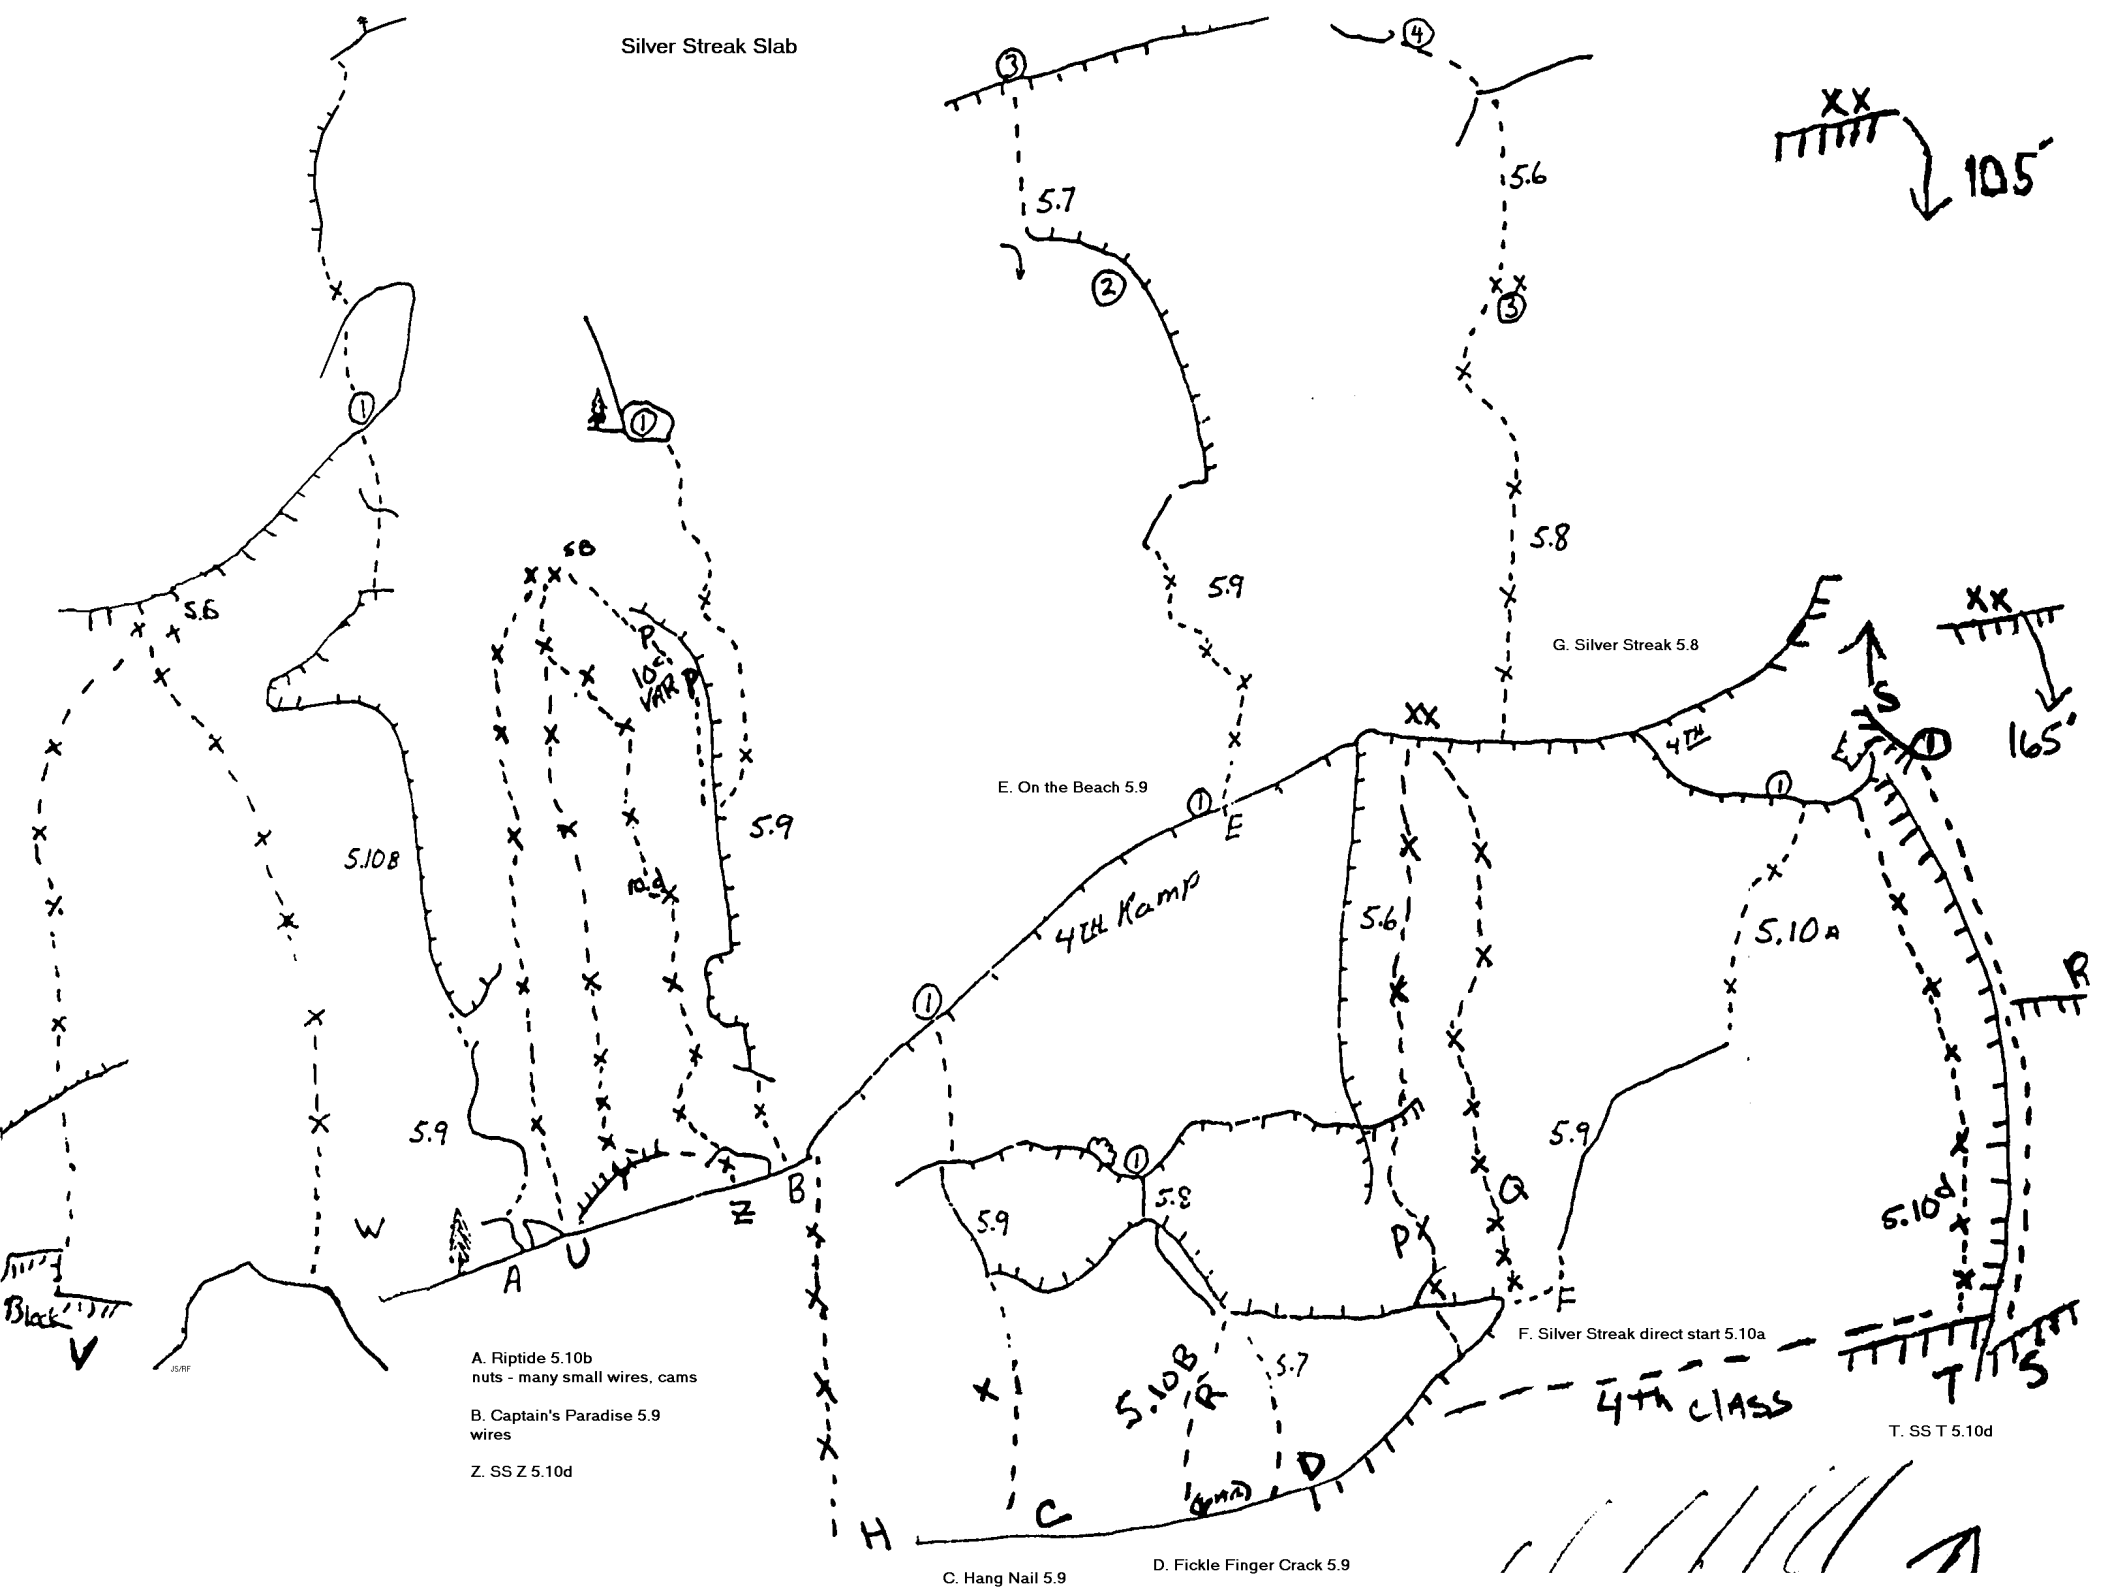

Silver Streak Slab

- A. Riptide 5.10b nuts - many small wires, cams
- B. Captain's Paradise 5.9 wires
- Z. SS Z 5.10d

C. Hang Nail 5.9

D. Fickle Finger Crack 5.9

F. Silver Streak direct start 5.10a
4th CLASS

T. SS T 5.10d