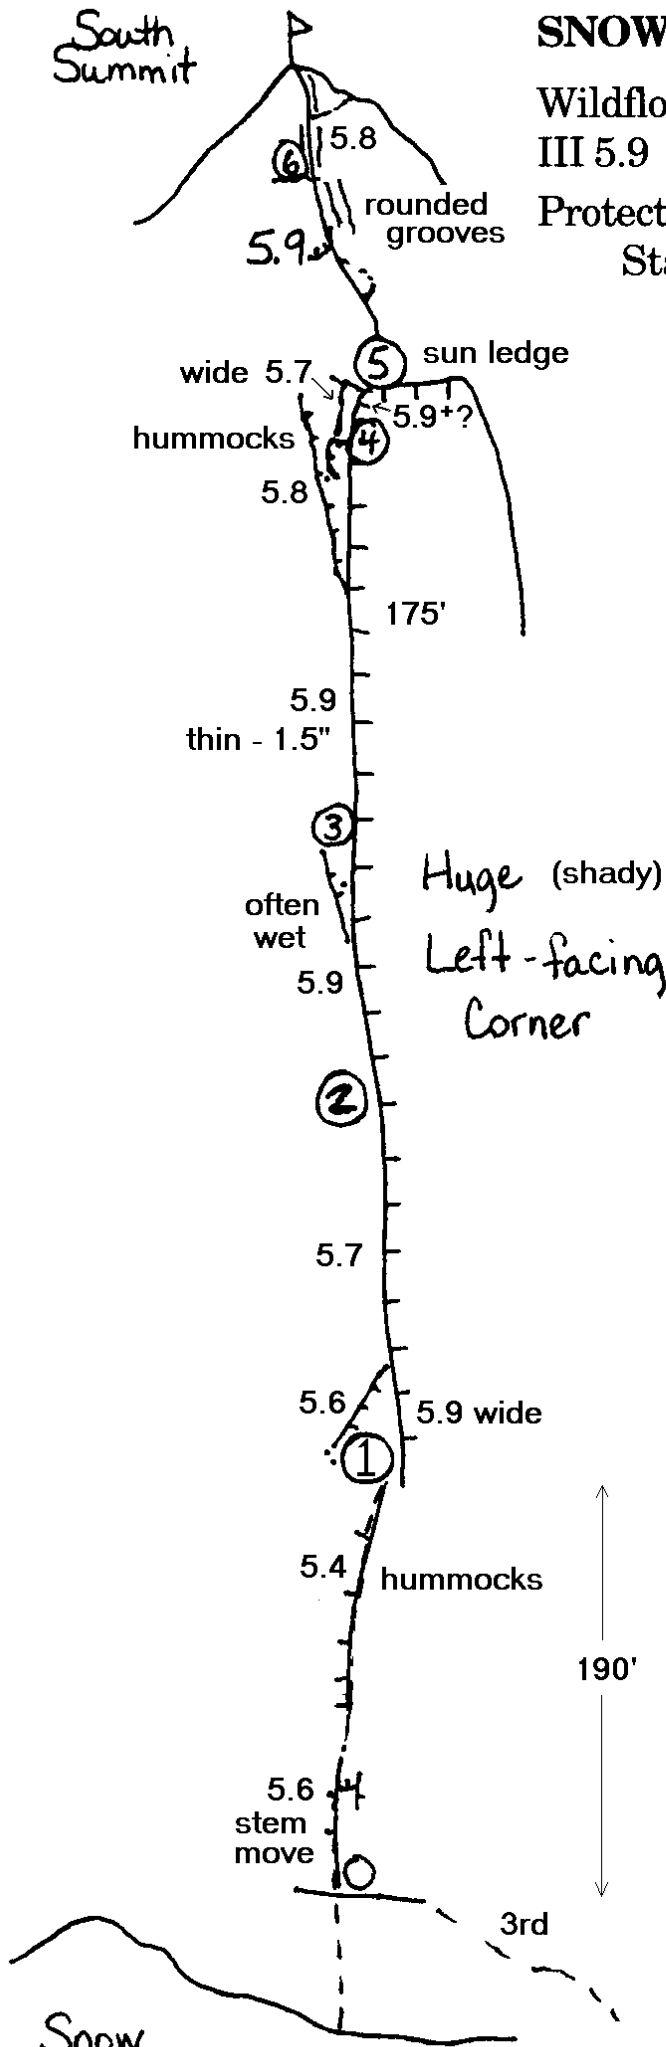

South Summit

SNOWPATCH SPIRE

Wildflowers

III 5.9

Protection:

Standard rack to 3 1/2"

Snow