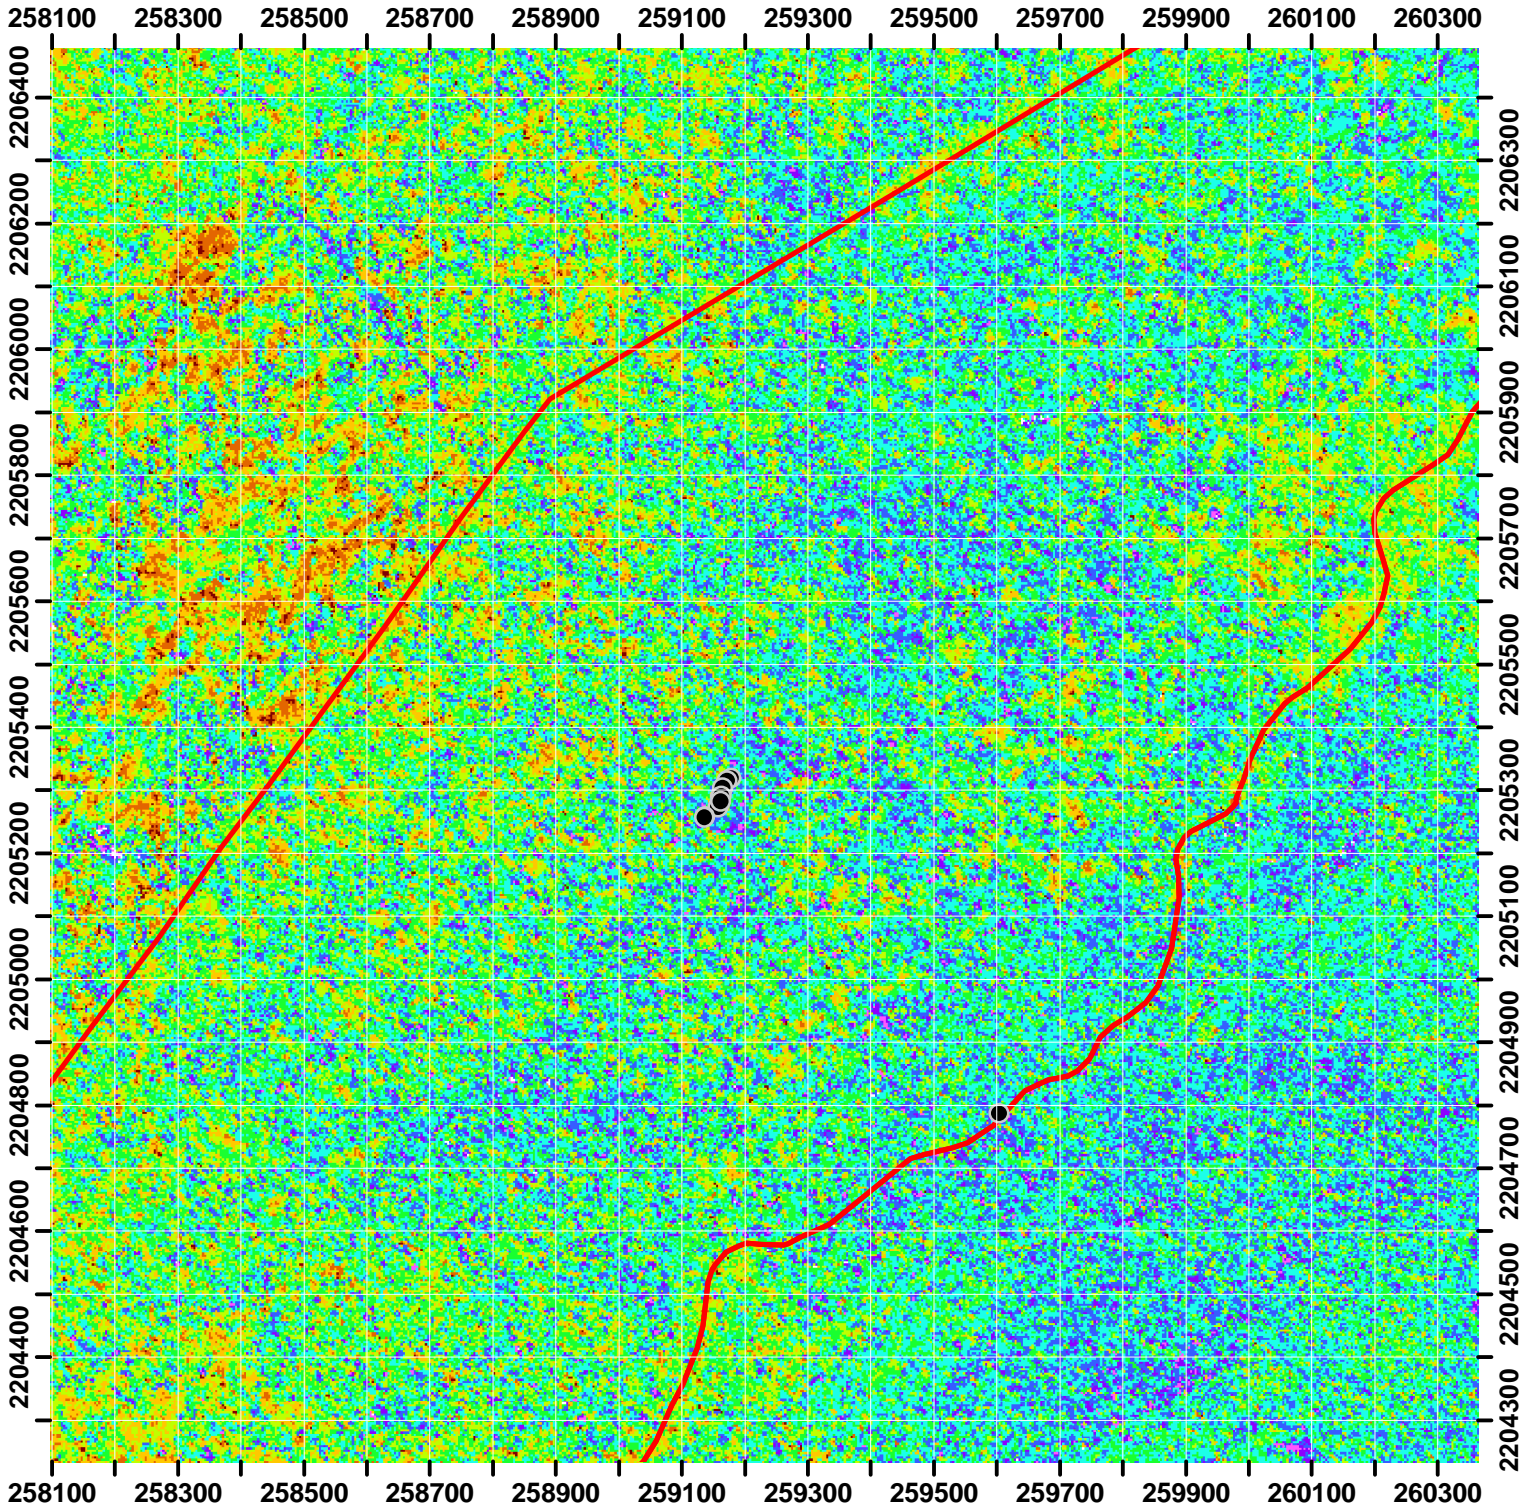

Laupahoehoe LSAG Site Leaf Nitrogen Concentration (%)

UTM Zone 5N WGS84

Laupahoehoe LSAG Site Leaf Nitrogen Concentration (%)

UTM Zone 5N WGS84

Laupahoehoe LSAG Site Leaf Nitrogen Concentration (%)

UTM Zone 5N WGS84

Laupahoehoe LSAG Site Leaf Nitrogen Concentration (%)

UTM Zone 5N WGS84