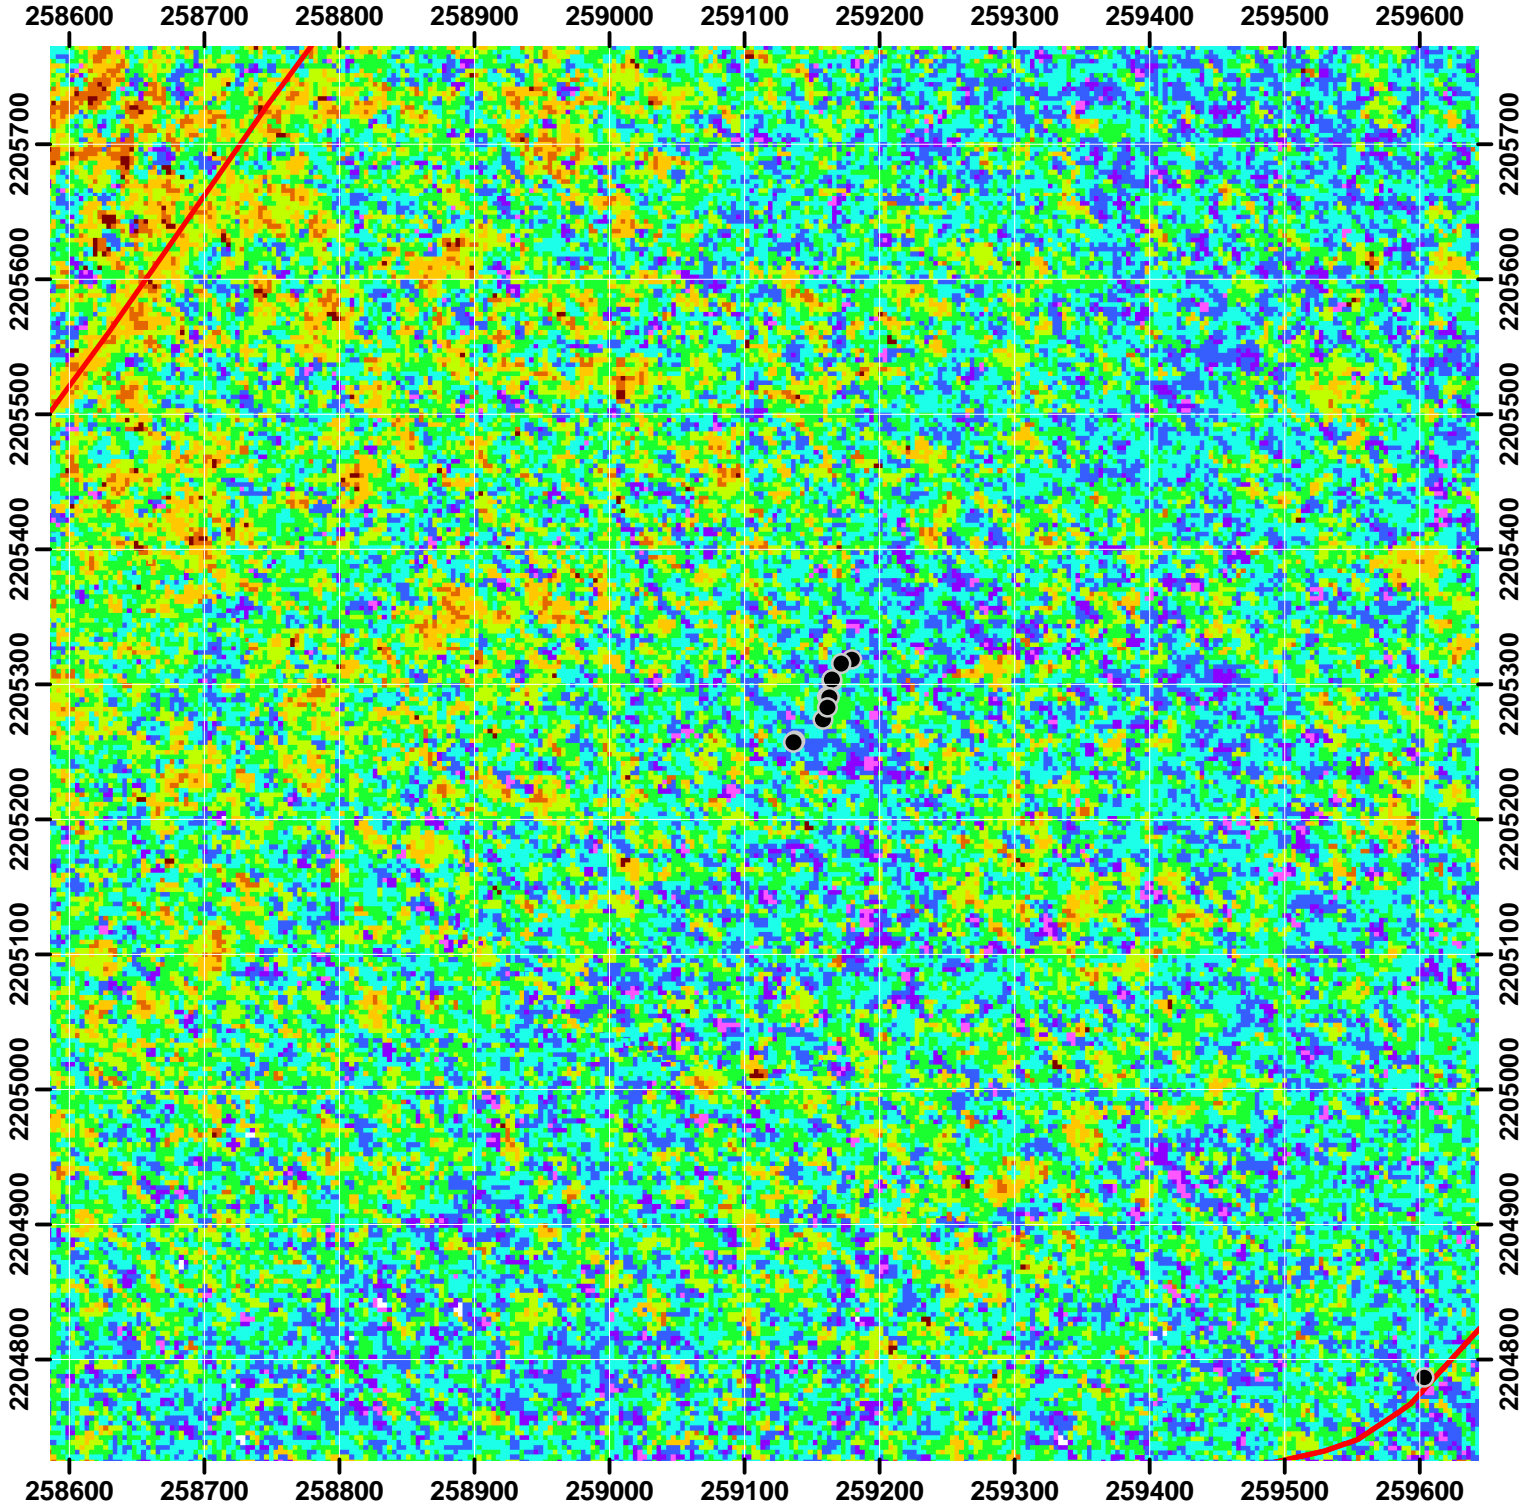

Laupahoehoe LSAG Site Leaf Nitrogen Concentration (%)

UTM Zone 5N WGS84

Laupahoehoe LSAG Site Leaf Nitrogen Concentration (%)

UTM Zone 5N WGS84

Laupahoehoe LSAG Site Leaf Nitrogen Concentration (%)

UTM Zone 5N WGS84

Laupahoehoe LSAG Site Leaf Nitrogen Concentration (%)

UTM Zone 5N WGS84