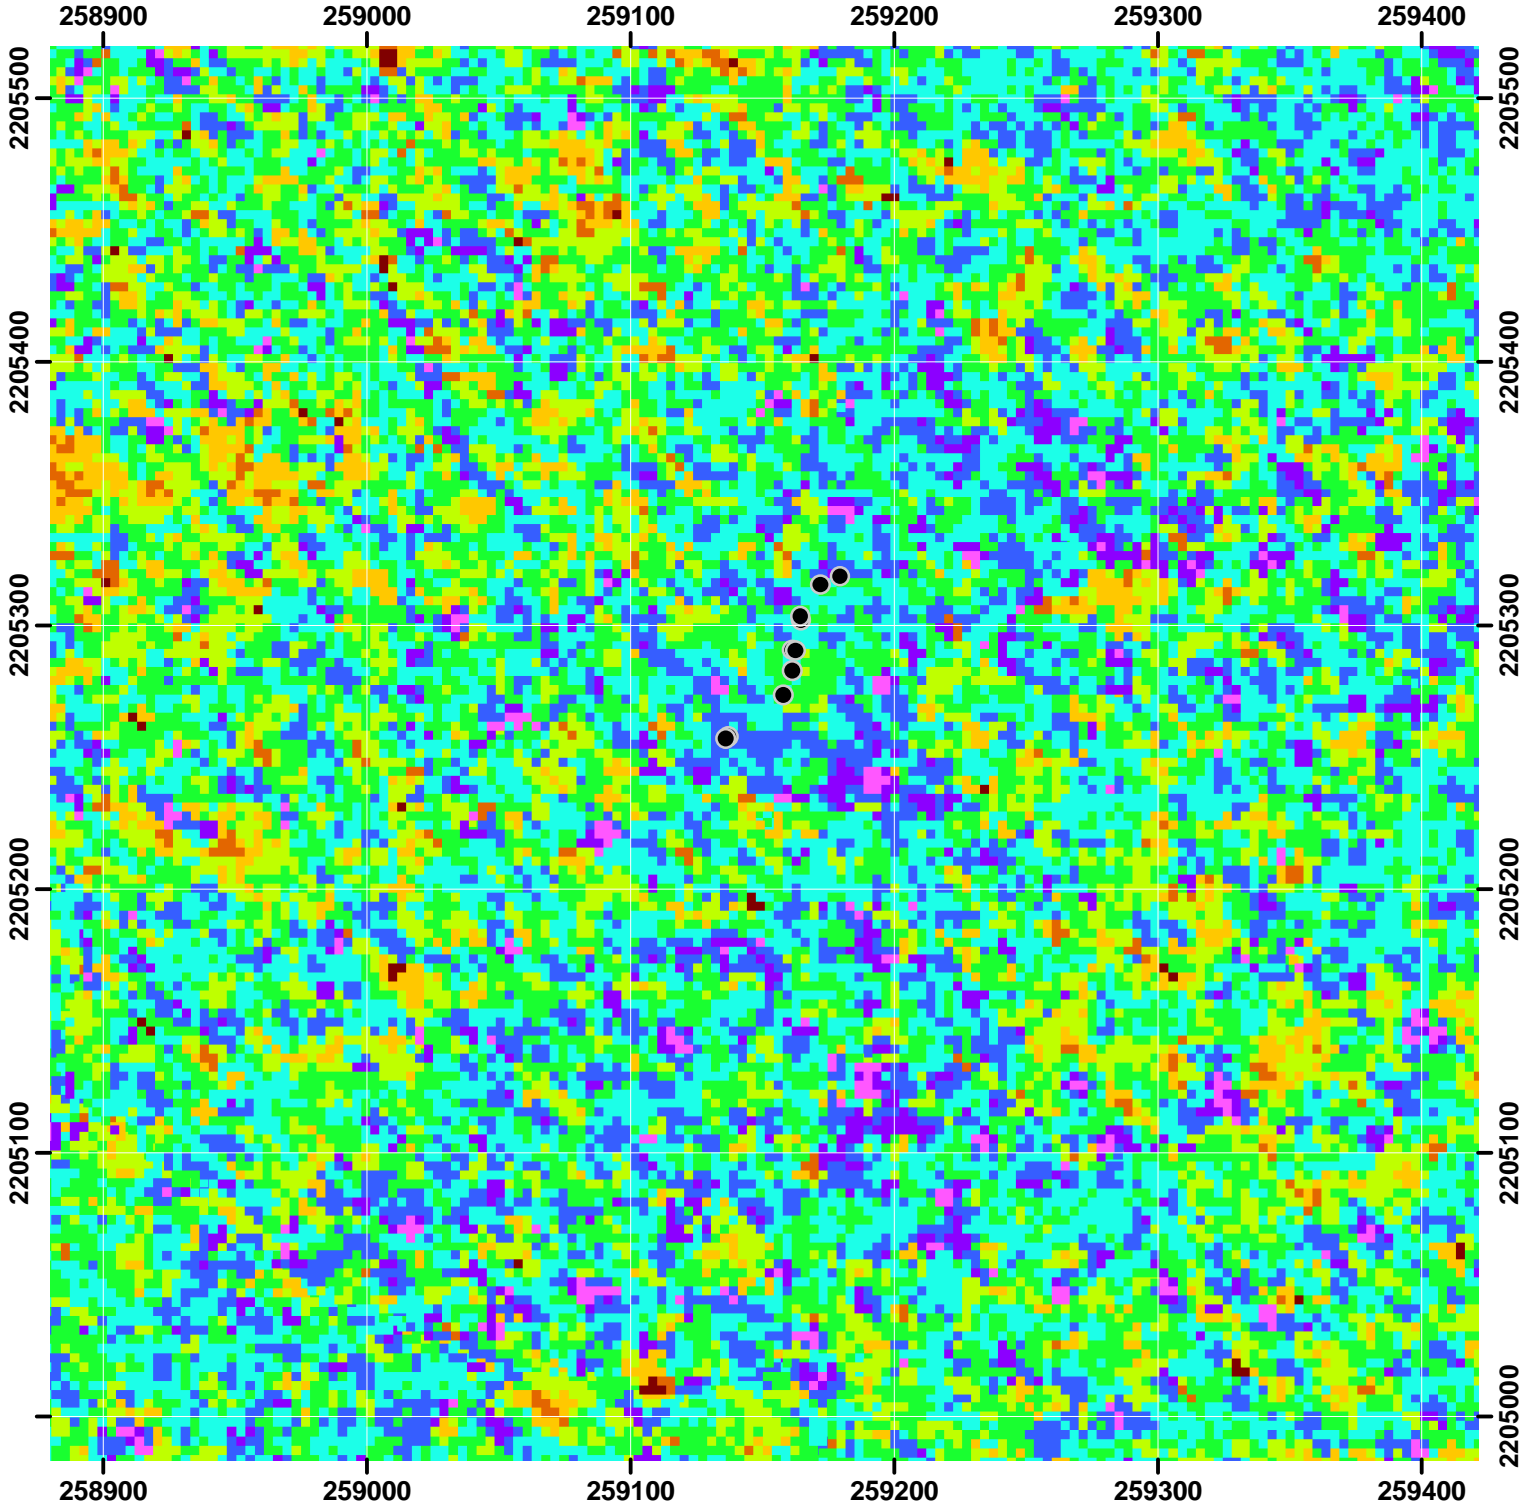

Laupahoehoe LSAG Site Leaf Nitrogen Concentration (%)

UTM Zone 5N WGS84

Laupahoehoe LSAG Site Leaf Nitrogen Concentration (%)

UTM Zone 5N WGS84

Laupahoehoe LSAG Site Leaf Nitrogen Concentration (%)

UTM Zone 5N WGS84

Laupahoehoe LSAG Site Leaf Nitrogen Concentration (%)

UTM Zone 5N WGS84