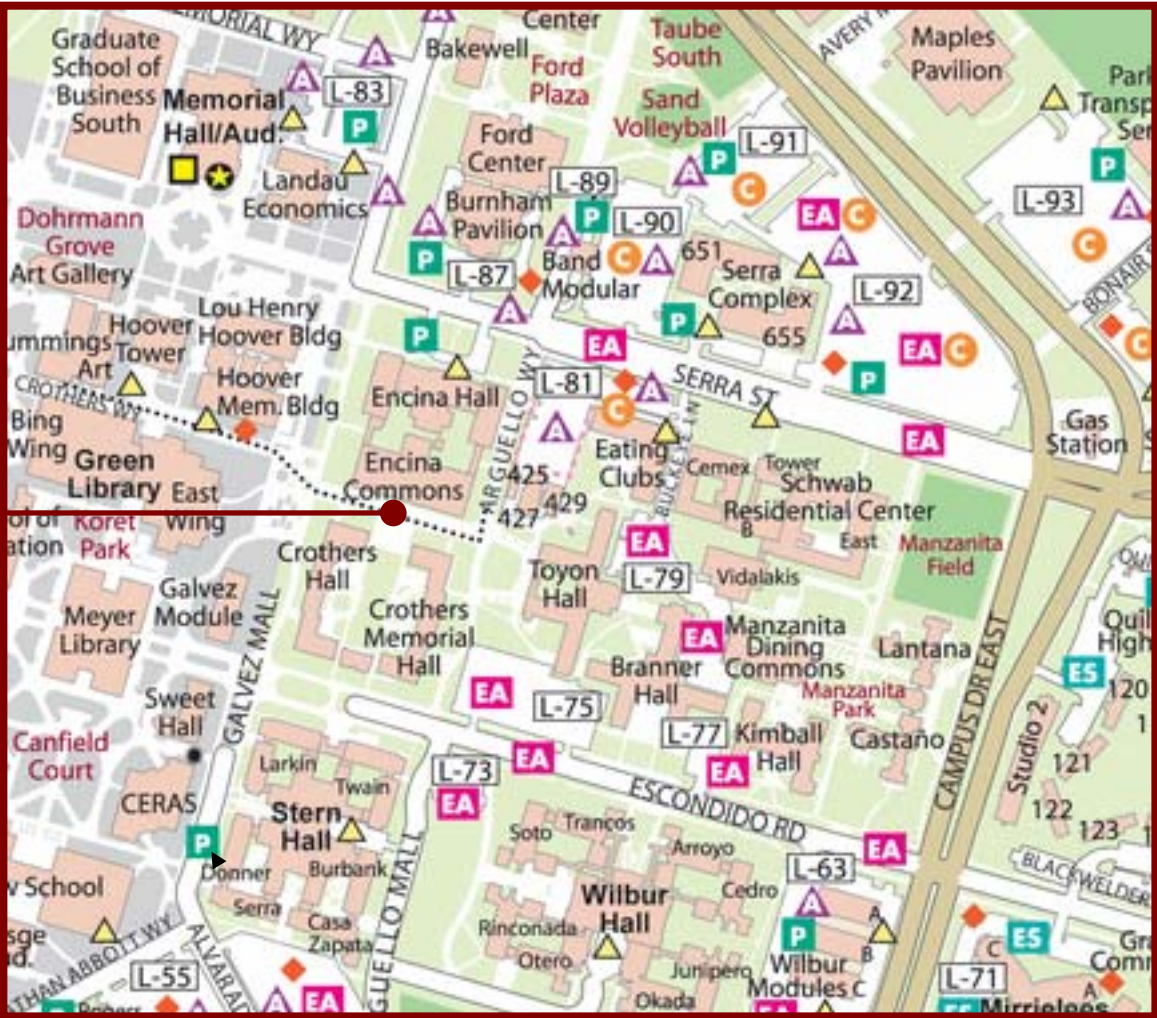

Driving Directions to Stanford Conference Services (123 Encina Commons)

From Highway 101 North & South:

Take the **Embarcadero Road exit heading west** (towards Stanford) to El Camino Real. Cross El Camino Real, noting that Embarcadero Road becomes Galvez Street as it enters the campus. Stay in the left lane and continue towards the center of campus, then cross Campus Drive. Make a left onto Serra Street, then find parking (check the map on the preceding page for nearby parking locations).

If you are walking from Serra Street, make a right onto Arguello Way, and proceed to the end where it turns right onto Crothers Way. Go about halfway down Crothers Way, and look for the sign reading **Conference Services, 123 Encina Commons** (our new entrance is off of a small courtyard).

From Highway 280 North & South:

Exit 280 at **Sand Hill Road, heading east**. Make a right turn onto Santa Cruz Avenue, then a left turn onto Junipero Serra Boulevard. Turn left at the second stoplight, Campus Drive East. Continue around Campus Drive East, and turn left when you reach Serra Street, then find parking (check the map on the preceding page for nearby parking locations).

From El Camino Real:

Exit Camino Real at University Avenue. Turn towards the hills (away from the center of Palo Alto). As you enter the campus, University Avenue becomes Palm Drive. Go through one traffic light and, at the first stop sign, turn left onto Campus Drive. Proceed until the next stop sign at Galvez Street. Turn right onto Galvez Street. Make a left onto Serra Street, then find parking (check the map on the preceding page for nearby parking locations).