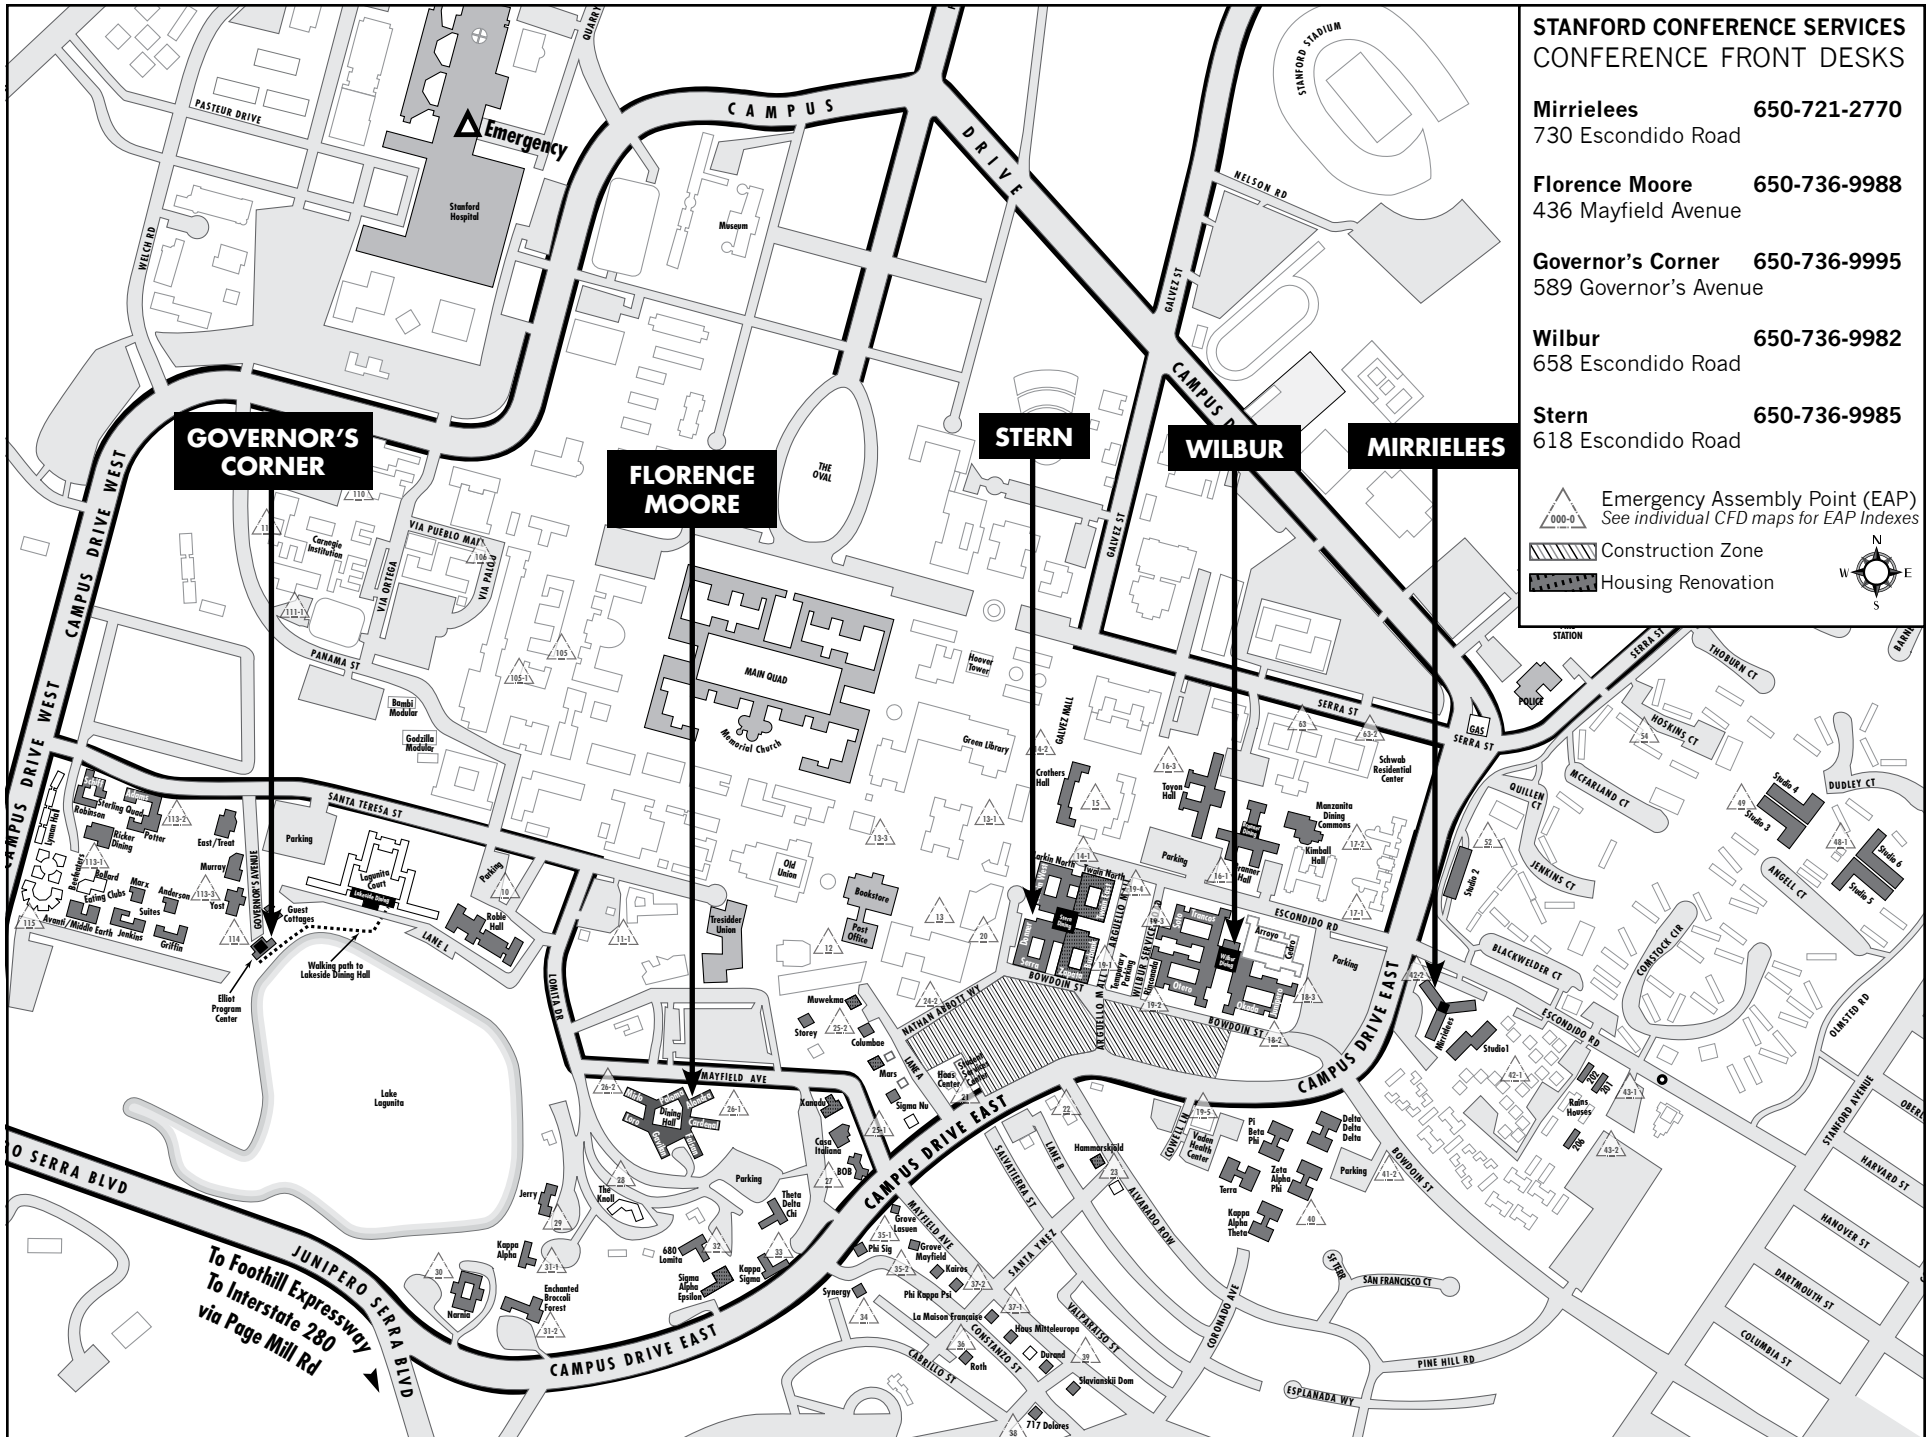

**STANFORD CONFERENCE SERVICES
CONFERENCE FRONT DESKS**

Mirrieles 650-721-2770
730 Escondido Road

Florence Moore 650-736-9988
436 Mayfield Avenue

Governor's Corner 650-736-9995
589 Governor's Avenue

Wilbur 650-736-9982
658 Escondido Road

Stern 650-736-9985
618 Escondido Road

-  Emergency Assembly Point (EAP)
See individual CFD maps for EAP Indexes
-  Construction Zone
-  Housing Renovation

**GOVERNOR'S
CORNER**

**FLORENCE
MOORE**

STERN

WILBUR

MIRRIELES

To Foothill Expressway
To Interstate 280
via Page Mill Rd