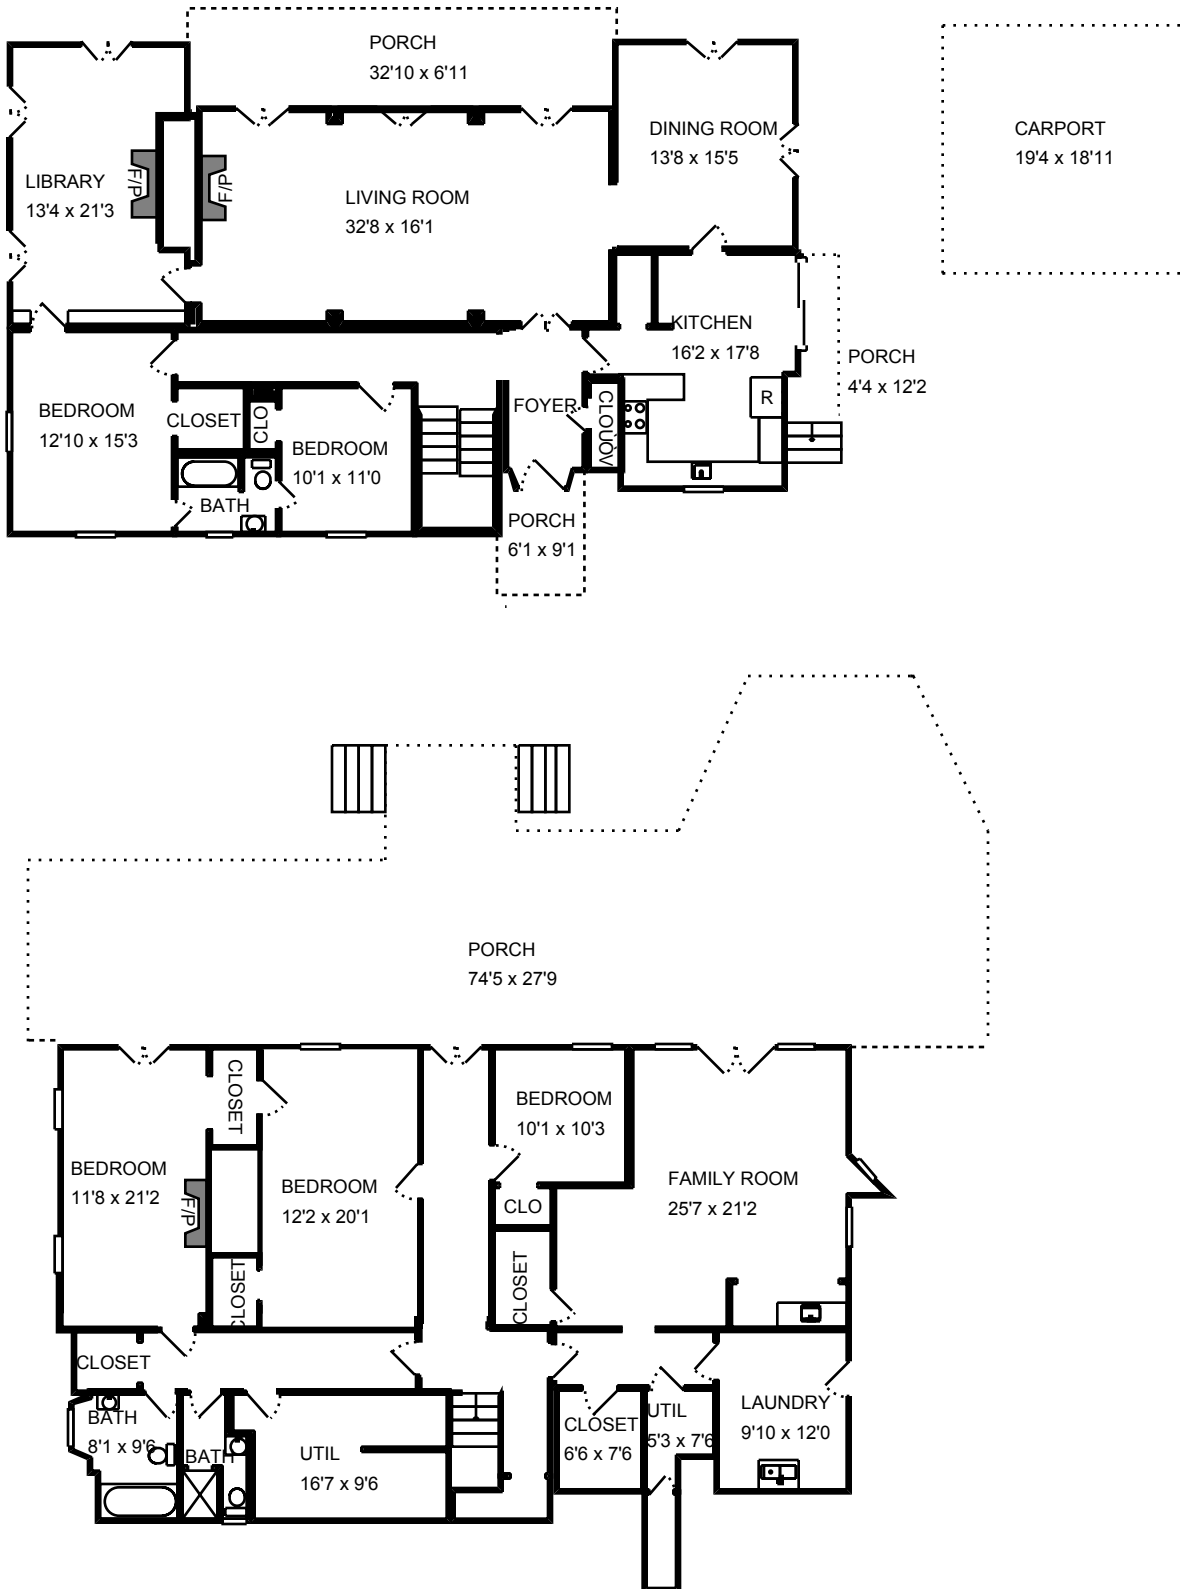

774 Santa Ynez Street Stanford, CA 94305

Approximately 3,712 square feet