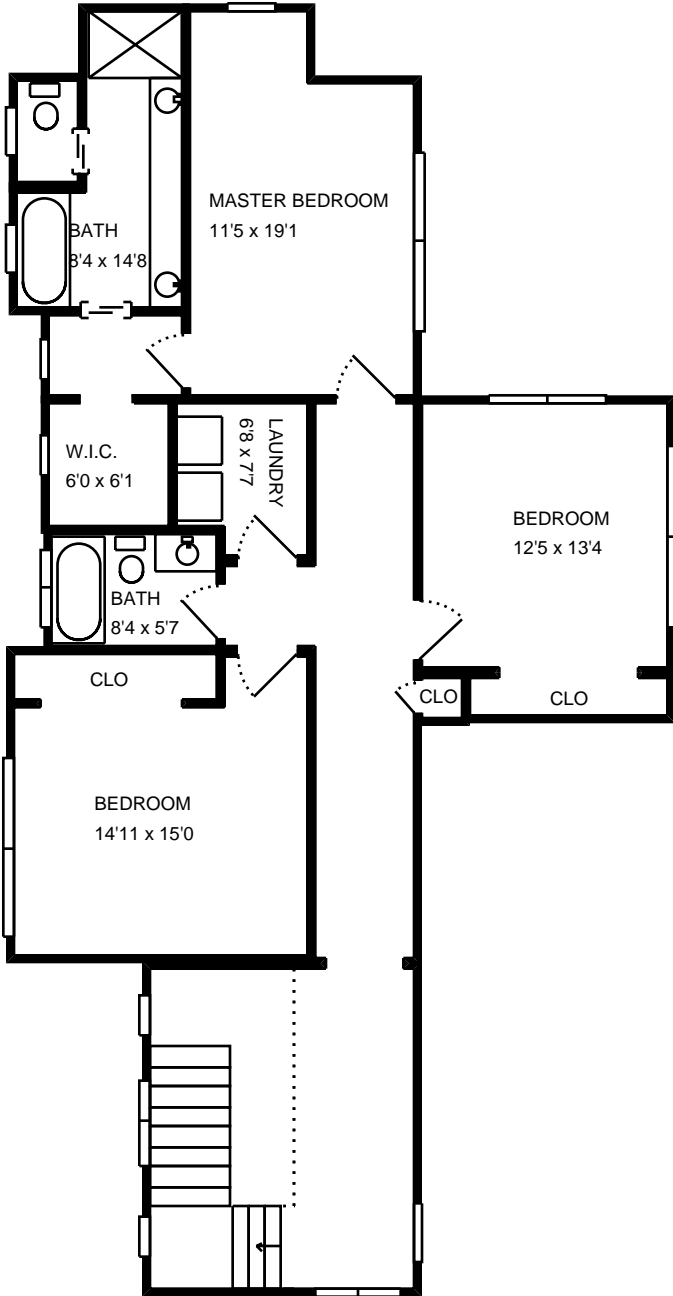

639 Mirada Avenue Stanford, CA 94305

First floor approximate sq. ft. 1,624

639 Mirada Avenue Stanford, CA 94305

Second floor approximate sq. ft. 1,301

639 Mirada Avenue Stanford, CA 94305

*Garage approximate sq. ft. 437*  
*Closet/Storage approximate sq. ft. 137*