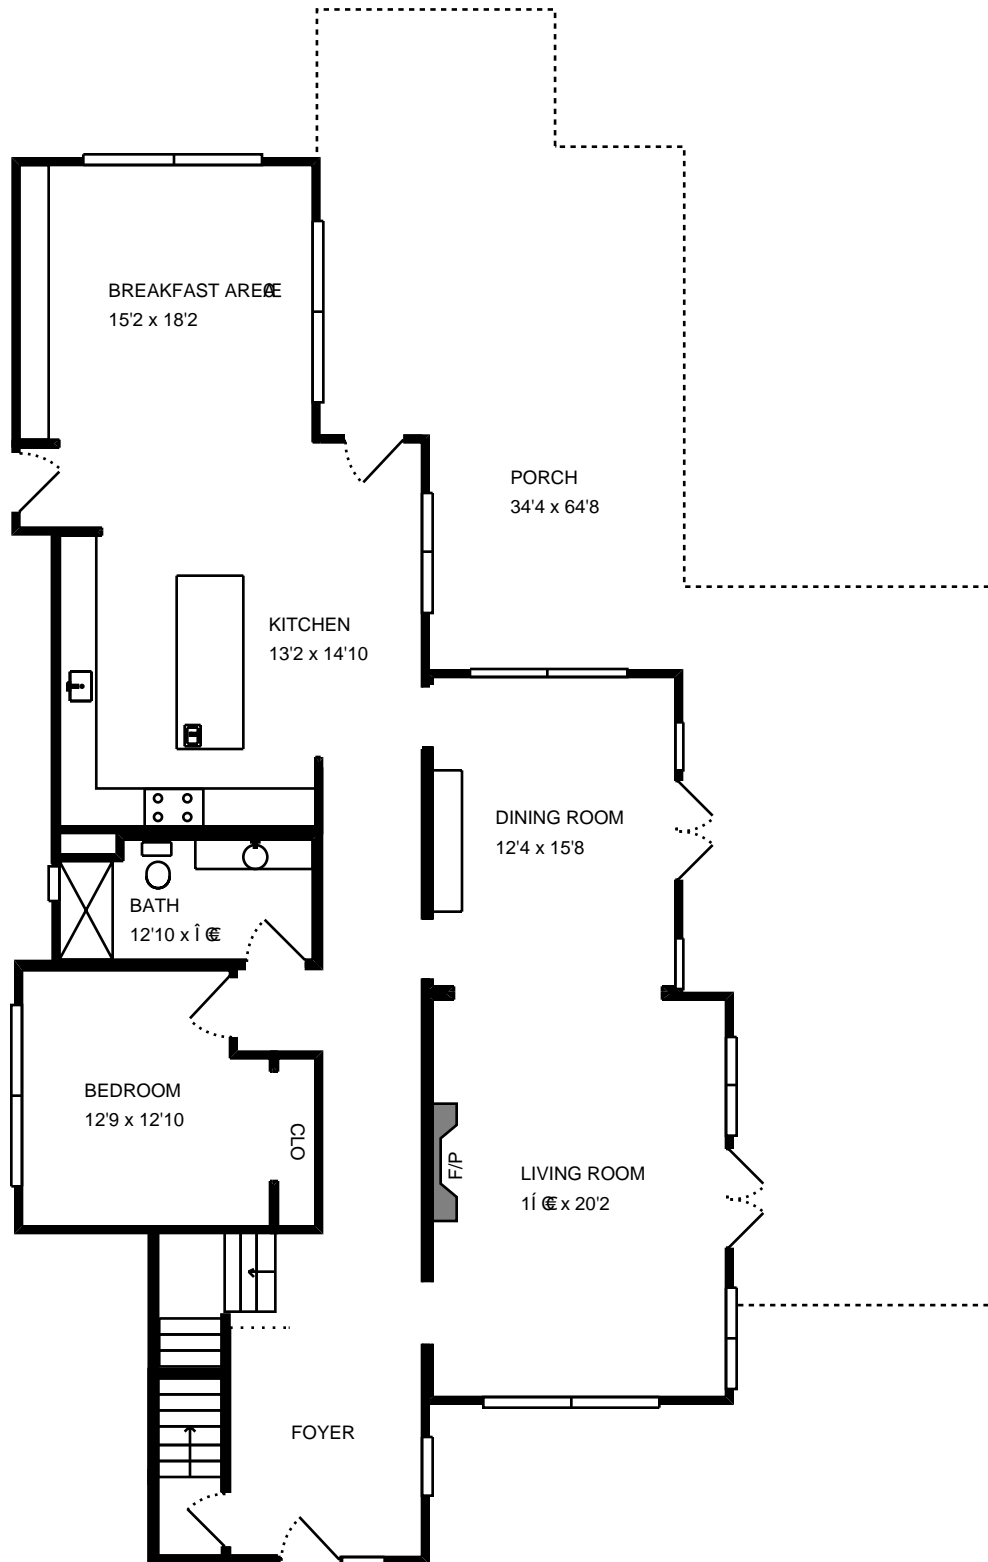

639 Mirada Avenue Stanford, CA 94305

First floor approximate sq. ft. 1,624

639 Mirada Avenue Stanford, CA 94305

Second floor approximate sq. ft. 1,301

639 Mirada Avenue Stanford, CA 94305

*Garage approximate sq. ft. 437*  
*Closet/Storage approximate sq. ft. 137*