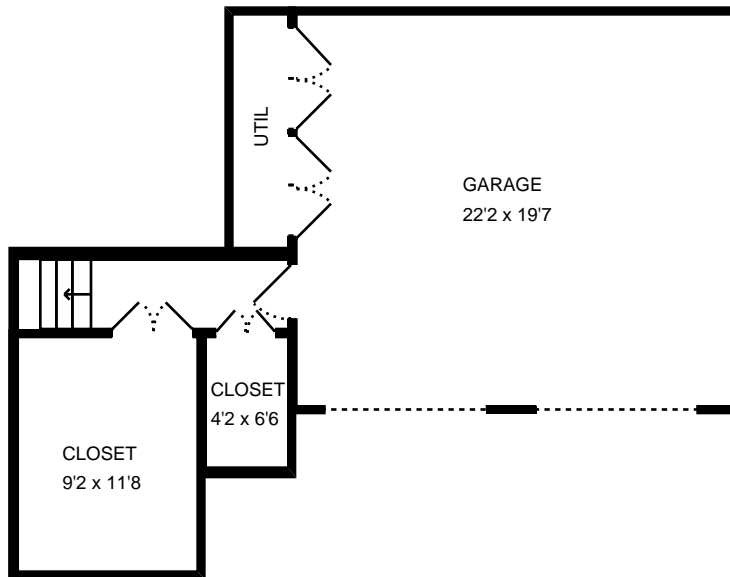

639 Mirada Avenue Stanford, CA 94305

First floor approximate sq. ft. 1,624

639 Mirada Avenue Stanford, CA 94305

Second floor approximate sq. ft. 1,301

639 Mirada Avenue Stanford, CA 94305

*Garage approximate sq. ft. 437*  
*Closet/Storage approximate sq. ft. 137*