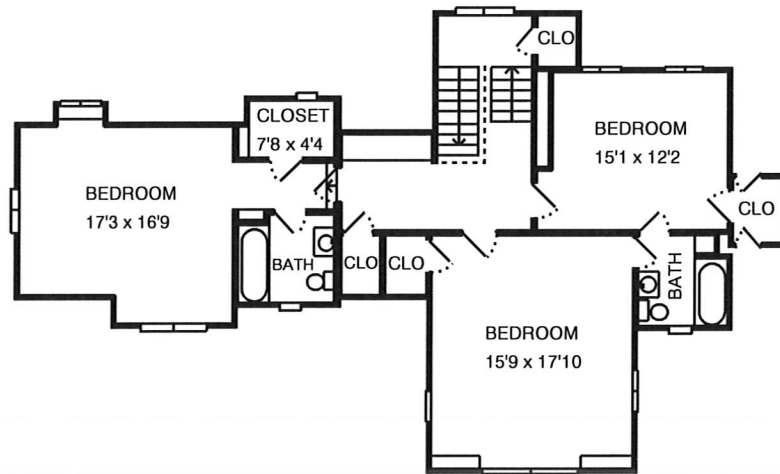

Property Address:  
421 El Escarpado  
Stanford, CA 94305

---

---

Property Address:  
421 El Escarpado  
Stanford, CA 94305

*Property Address:  
421 El Escarpado  
Stanford, CA 94305*

---

---