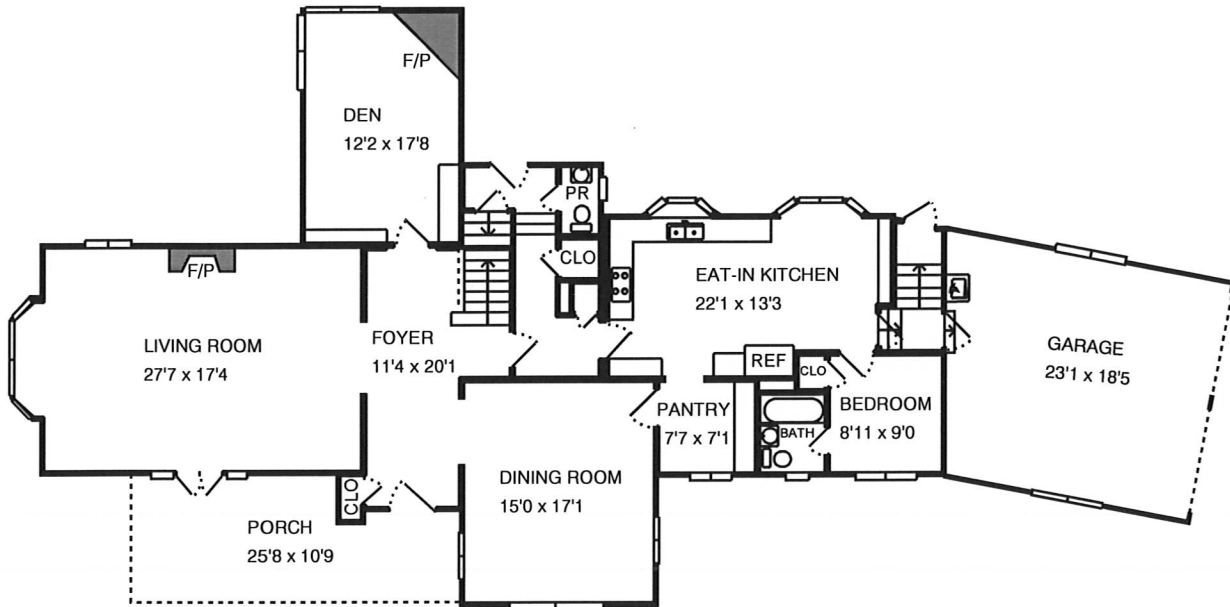

Property Address:  
421 El Escarpado  
Stanford, CA 94305

---

---

Property Address:  
421 El Escarpado  
Stanford, CA 94305

*Property Address:  
421 El Escarpado  
Stanford, CA 94305*

---

---