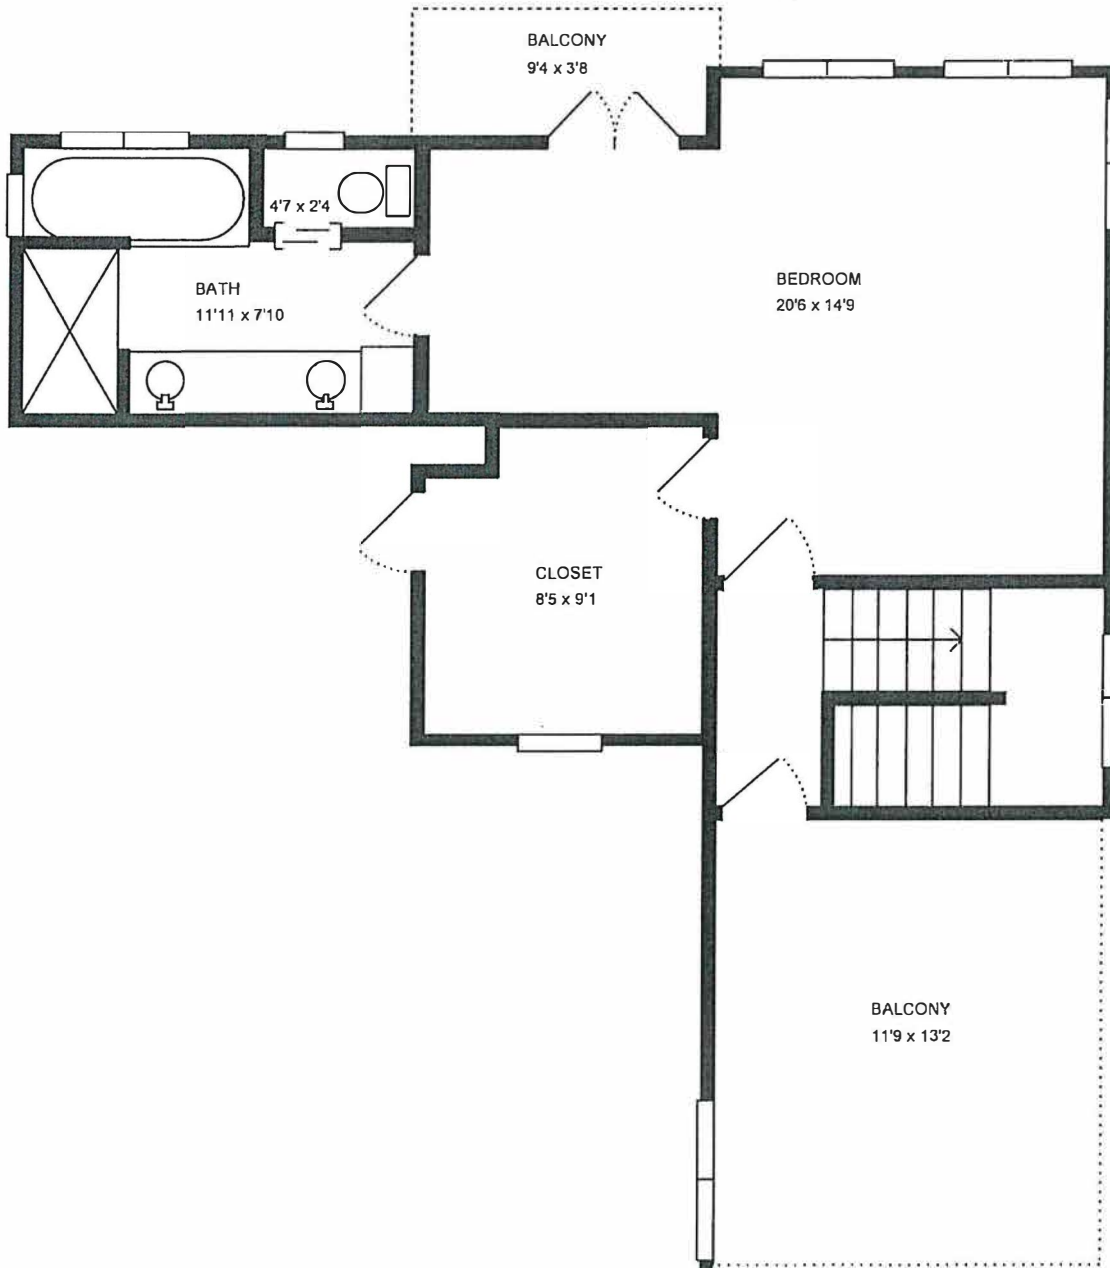

Property Address:  
2300 Amherst St  
Palo Alto, CA 94306

Total interior square footage on page: 1023 sf  
The interior square footage listed is living space only and is not taxable square footage

Property Address:  
2300 Amherst St  
Palo Alto, CA 94306

---

---

---

---

**Total interior square footage on page: 486 sf**

*The interior square footage listed is living space only and is not taxable square footage*

Property Address:  
2300 Amherst St  
Palo Alto, CA 94306

Total interior square footage on page: 983 sf

The interior square footage listed is living space only and is not taxable square footage

*Property Address:  
2300 Amherst St  
Palo Alto, CA 94306*

---

---

---

---

*Total interior square footage on page: 0 sf  
The interior square footage listed is living space only and is not taxable square footage*