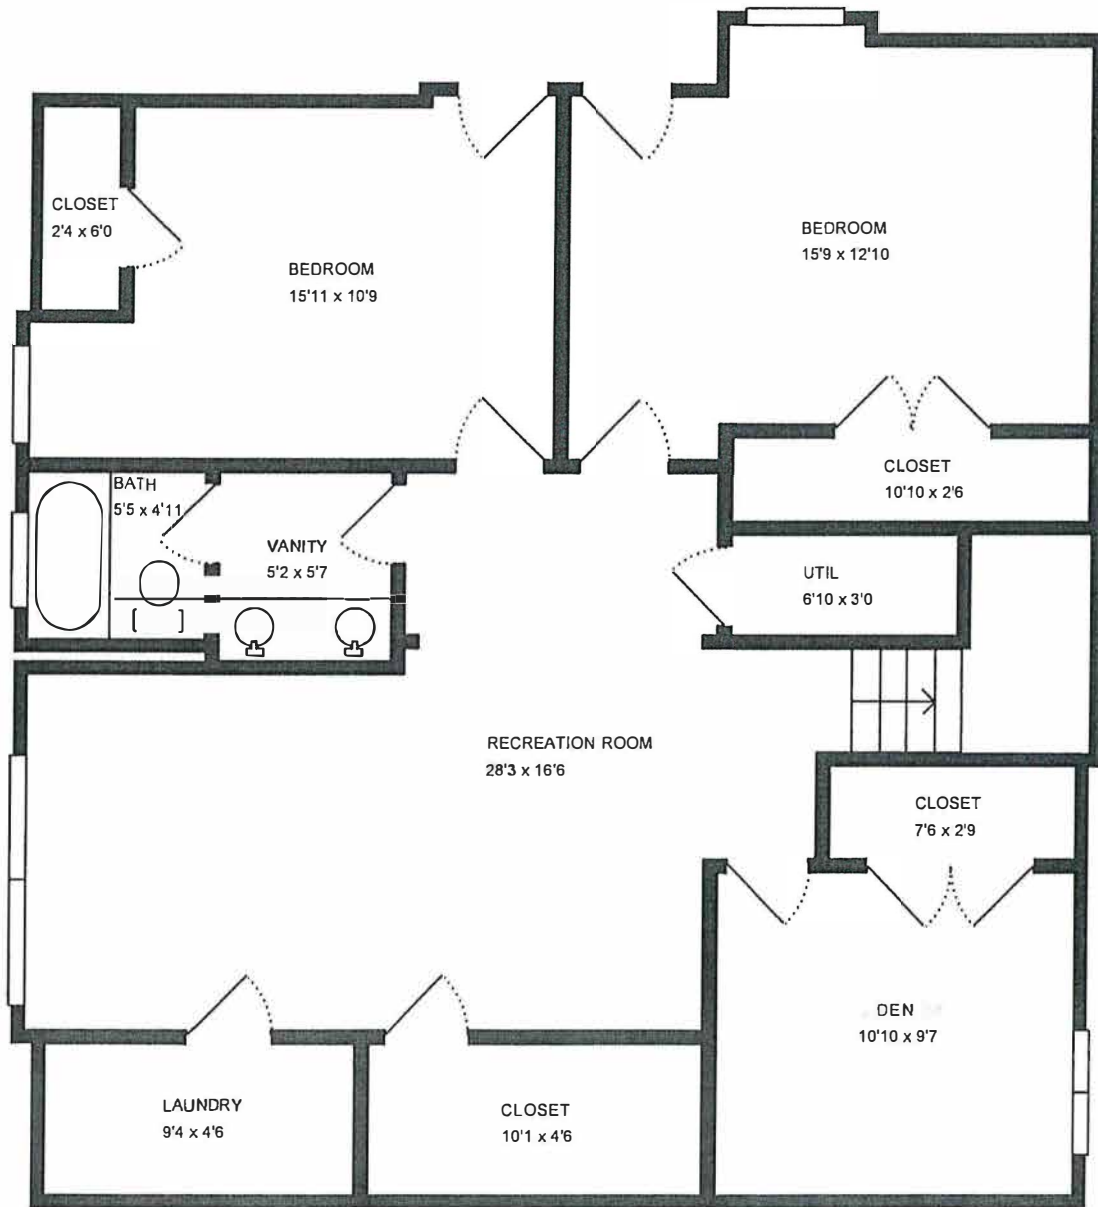

Property Address:  
2300 Amherst St  
Palo Alto, CA 94306

Total interior square footage on page: 1023 sf  
The interior square footage listed is living space only and is not taxable square footage

Property Address:  
2300 Amherst St  
Palo Alto, CA 94306

---

---

---

---

**Total interior square footage on page: 486 sf**

*The interior square footage listed is living space only and is not taxable square footage*

Property Address:  
2300 Amherst St  
Palo Alto, CA 94306

Total interior square footage on page: 983 sf

The interior square footage listed is living space only and is not taxable square footage

*Property Address:  
2300 Amherst St  
Palo Alto, CA 94306*

---

---

---

---

*Total interior square footage on page: 0 sf  
The interior square footage listed is living space only and is not taxable square footage*