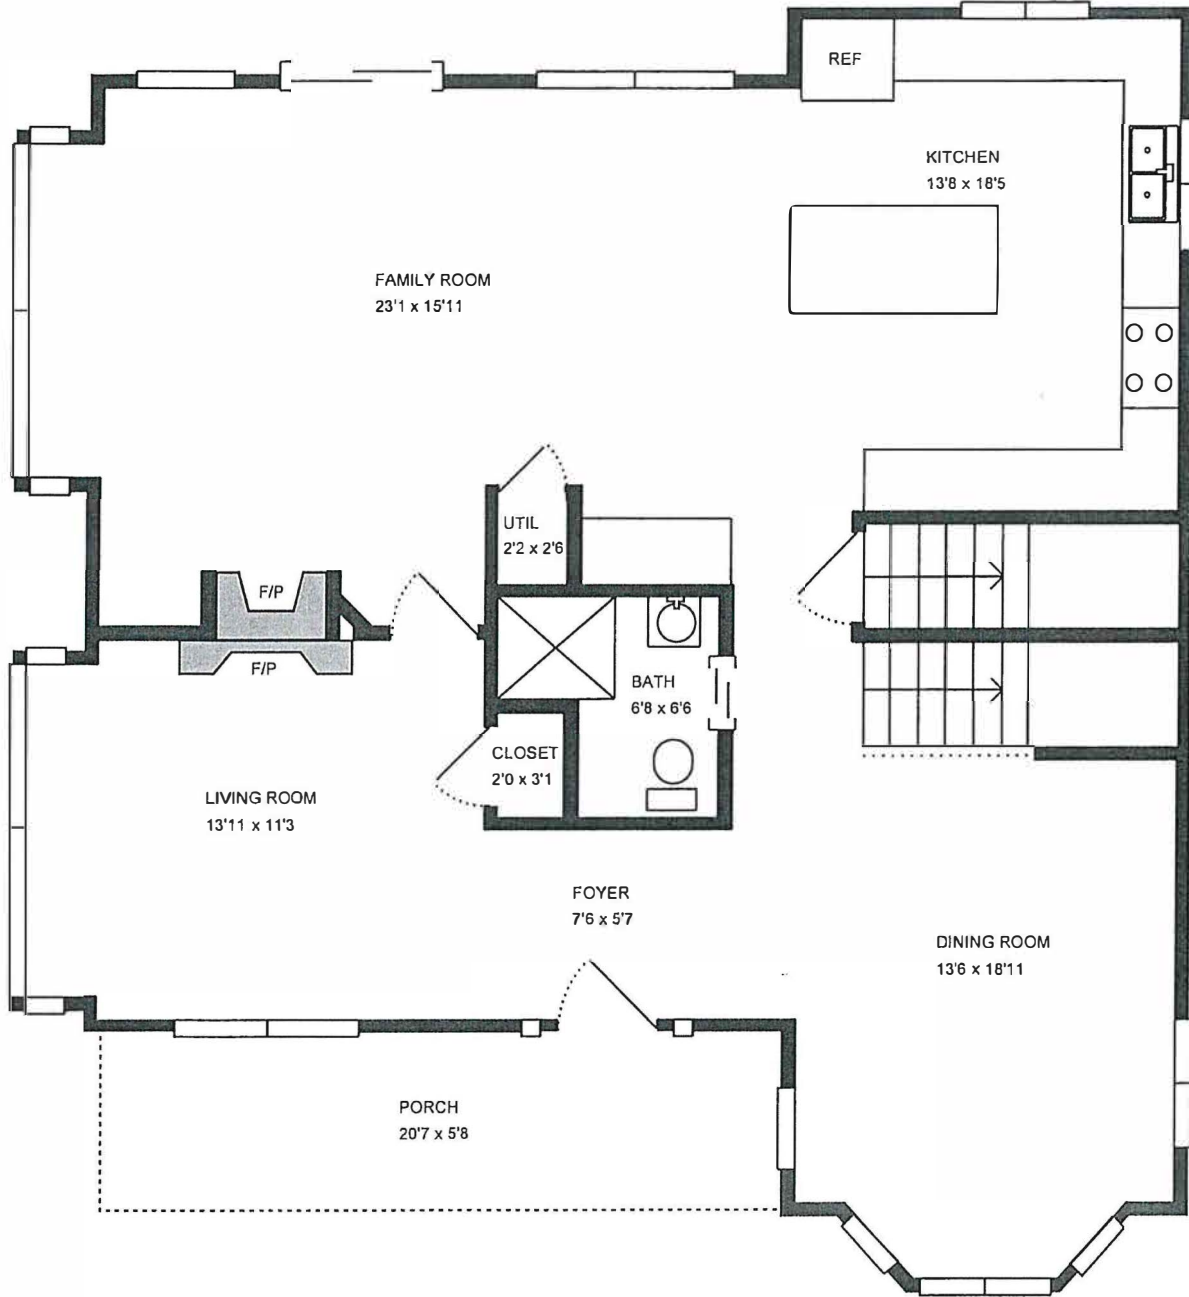

Property Address:  
2300 Amherst St  
Palo Alto, CA 94306

Total interior square footage on page: 1023 sf  
The interior square footage listed is living space only and is not taxable square footage

Property Address:  
2300 Amherst St  
Palo Alto, CA 94306

---

---

---

---

**Total interior square footage on page: 486 sf**

*The interior square footage listed is living space only and is not taxable square footage*

Property Address:  
2300 Amherst St  
Palo Alto, CA 94306

Total interior square footage on page: 983 sf

The interior square footage listed is living space only and is not taxable square footage

*Property Address:  
2300 Amherst St  
Palo Alto, CA 94306*

---

---

---

---

*Total interior square footage on page: 0 sf  
The interior square footage listed is living space only and is not taxable square footage*