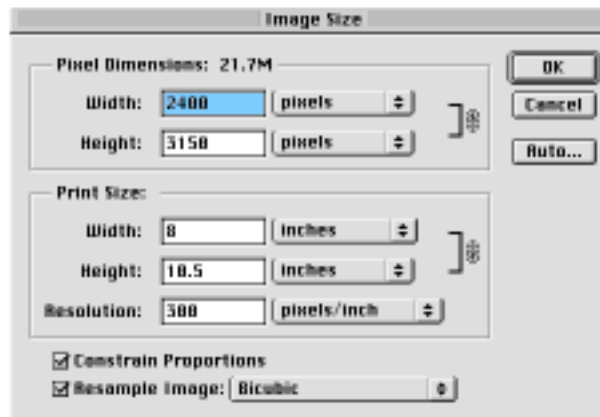

# Adobe Photoshop - Print Instructions

Photoshop by Adobe is a photo editing program. It is used to manipulate scanned images for output to prints, overheads and slides. For the best possible results please follow the guidelines below.

- **Image Size and File Size:**

- Go to **Image Size** in the **Image** menu to adjust the *Print Size* dimensions and resolution.

*Maximum Image Size:* 8 inches X 10.5 inches (on 8.5 x 11 paper)

*Optimum Resolution:* 300 dpi