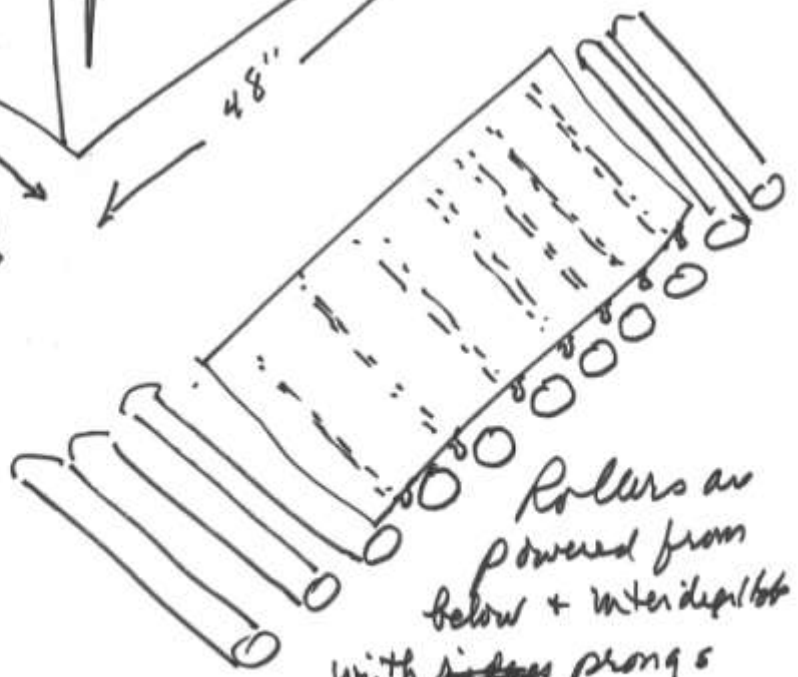

Once seated, seat lowers 6" for extra tall people.