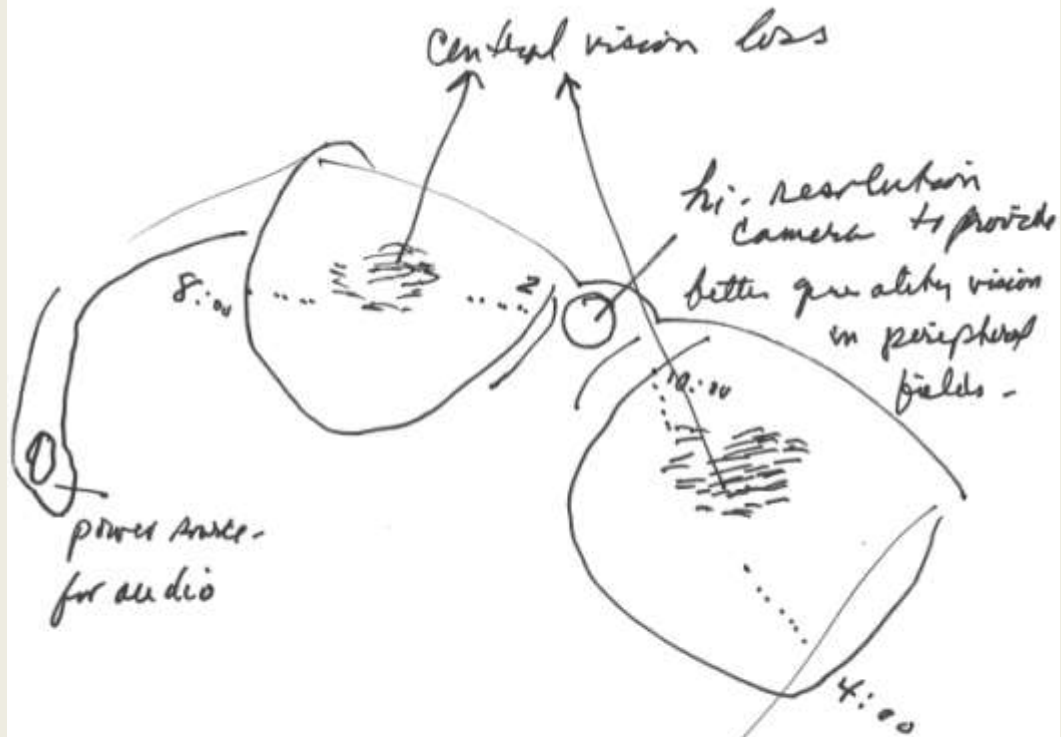

SPACE SHIP

The Space Ship™ appeals to the "tile defensive" child because he doesn't have to be touched or held on top.

For the more severely handicapped child who needs "hands-on" techniques, the Space Ship™ can gradually supplement the therapist's actions until his own control suffices. The transparent surface permits full visibility of patient's response.

Vigorous rocking action, standing the bumper, allows a strong weightshift, which assists the therapist to facilitate trunk rotation.

SPACE SHIP

NORMAL VISION

PICTURE AS SEEN BY SOMEONE WHO
HAS MACULAR DEGENERATION

sockets for each ear piece to be recharged during the night.

Face-recognition camera
registers who comes up and
gives their name - so next time
the audio in the car can give it back.

magnetic ? or not.

Sensors in the socket (left) start to beep at 3" and get faster - as the "prong" on the right approaches the socket -