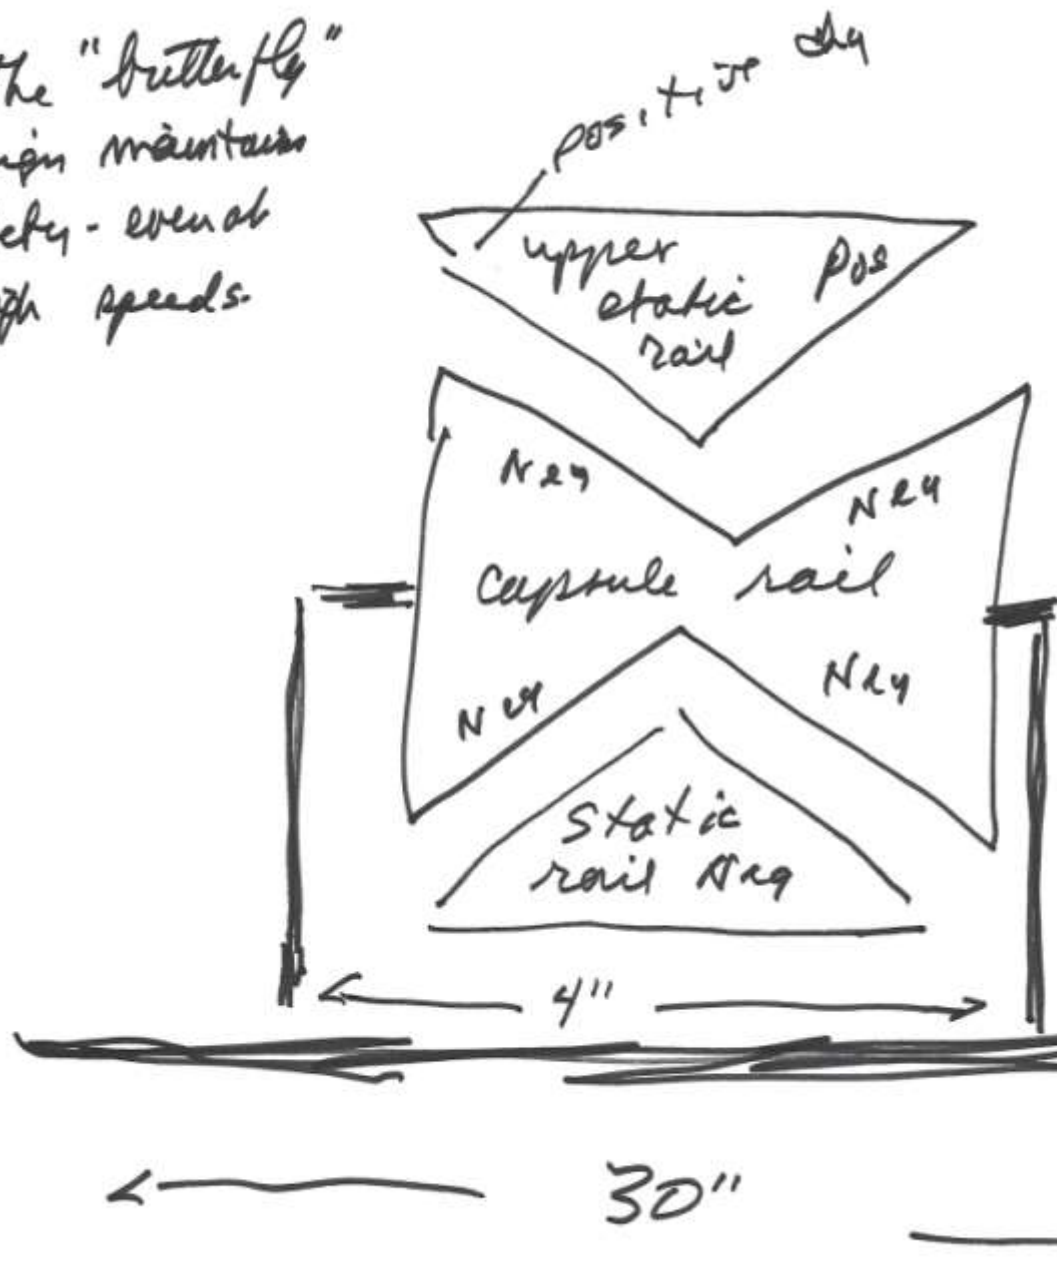

Vigorous rocking action, standing the bumper, allows a strong weightshift, which assists the therapist to facilitate trunk rotation.

SPACE SHIP

NORMAL VISION

PICTURE AS SEEN BY SOMEONE WHO
HAS MACULAR DEGENERATION

sockets for each ear piece to be recharged during the night.

Face-recognition camera
registers who comes up and
gives their name - so next time
the audio in the car can give it back.

magnetic ? or not.

Sensors in the socket (left) start to beep at 3" and get faster - as the "prong" on the right approaches the socket -

11/10/14

(A)

The weight of proposed capsule + passenger(s) is levitated by mag to mag ~~pressure~~ charge from below and positive to mag - from above - the strength ~~to~~ of the charge add used to maintain space above and below - hence \rightarrow motion