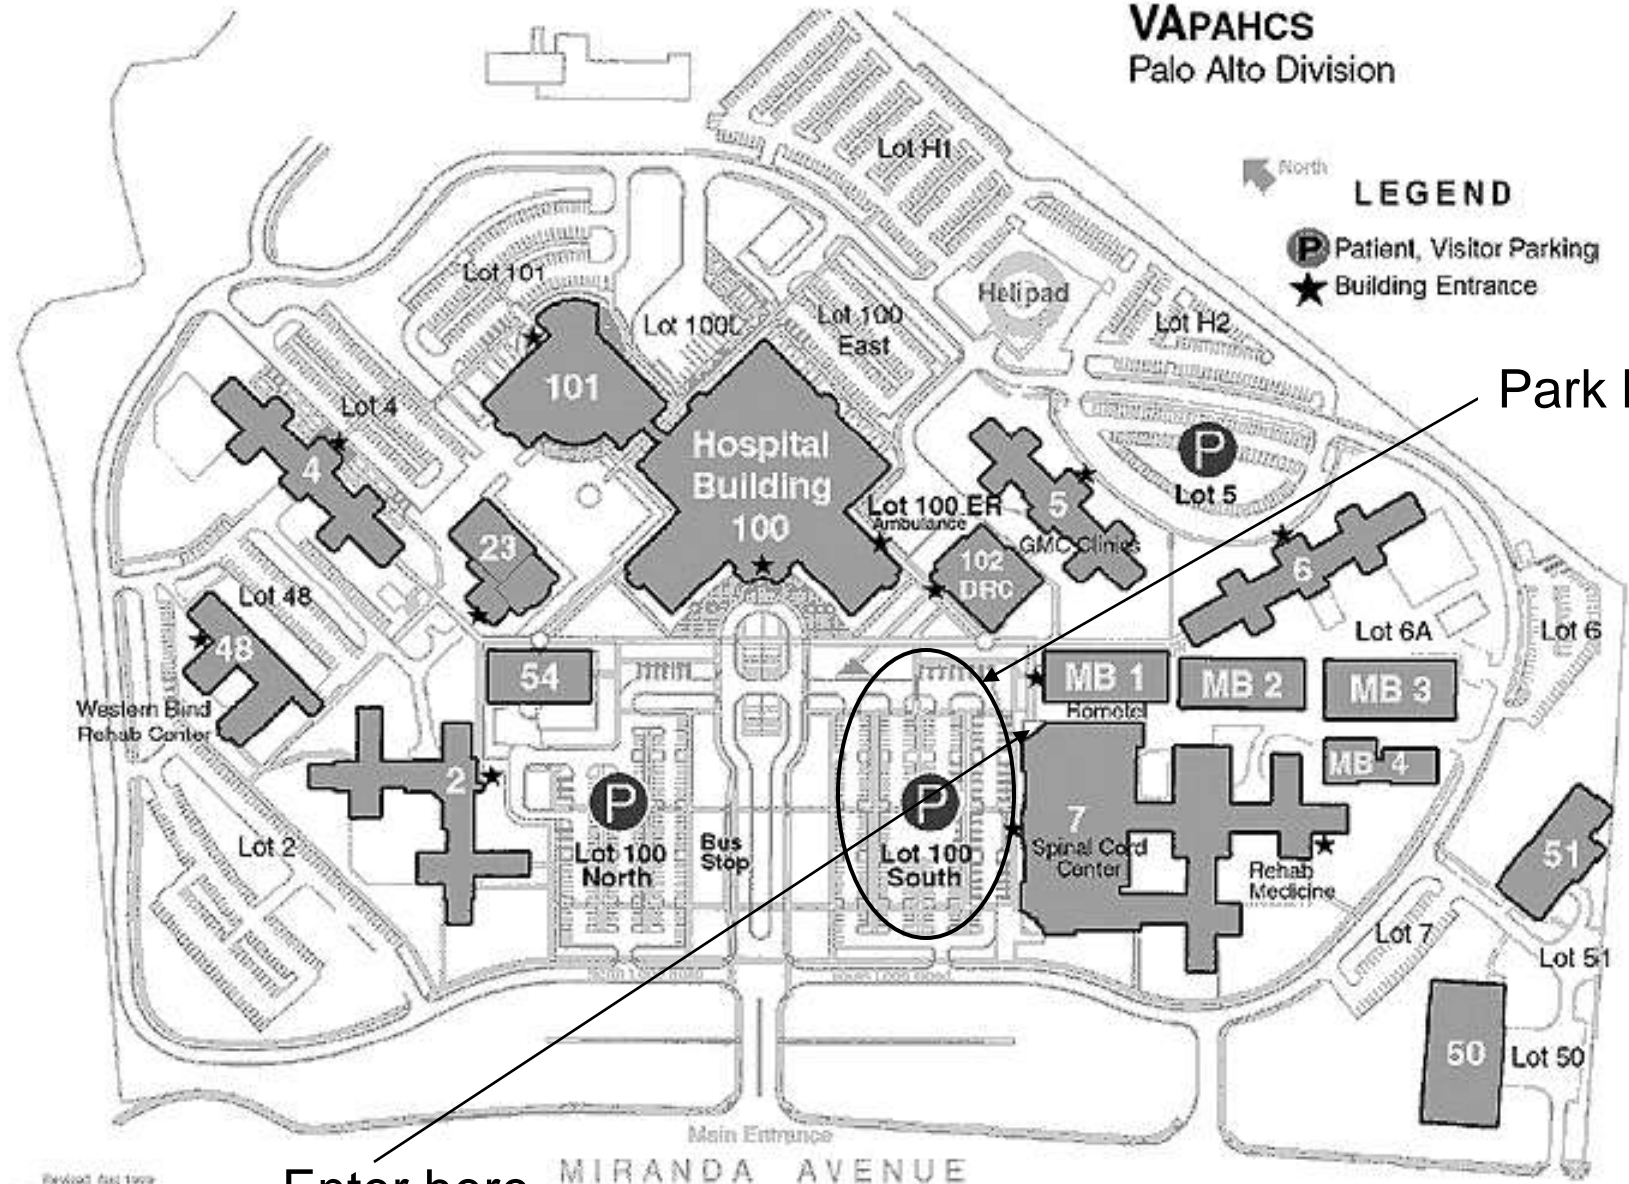

1. Take Campus Drive toward the west end of campus
2. Turn left onto Junipero Serra Blvd (going south)
3. Past Page Mill Road, Junipero Serra turns into Foothill Expressway
4. Turn left at light on Hillview
5. Make an immediate right onto Miranda Ave.
6. Road curves to the left and parallels Foothill Expressway
7. Turn left into VA grounds at American flag
8. Park in the large lot on the right
9. Enter north entrance of Building 7
10. Make way to Room E-111:  
E-111 is the first one on the right after entering the building
11. Lost or late? – call Dave at 650/892-4464

# Palo Alto Campus

**VAPAHCS**  
Palo Alto Division

## LEGEND

- Patient, Visitor Parking
- Building Entrance

Park here

Enter here

MIRANDA AVENUE