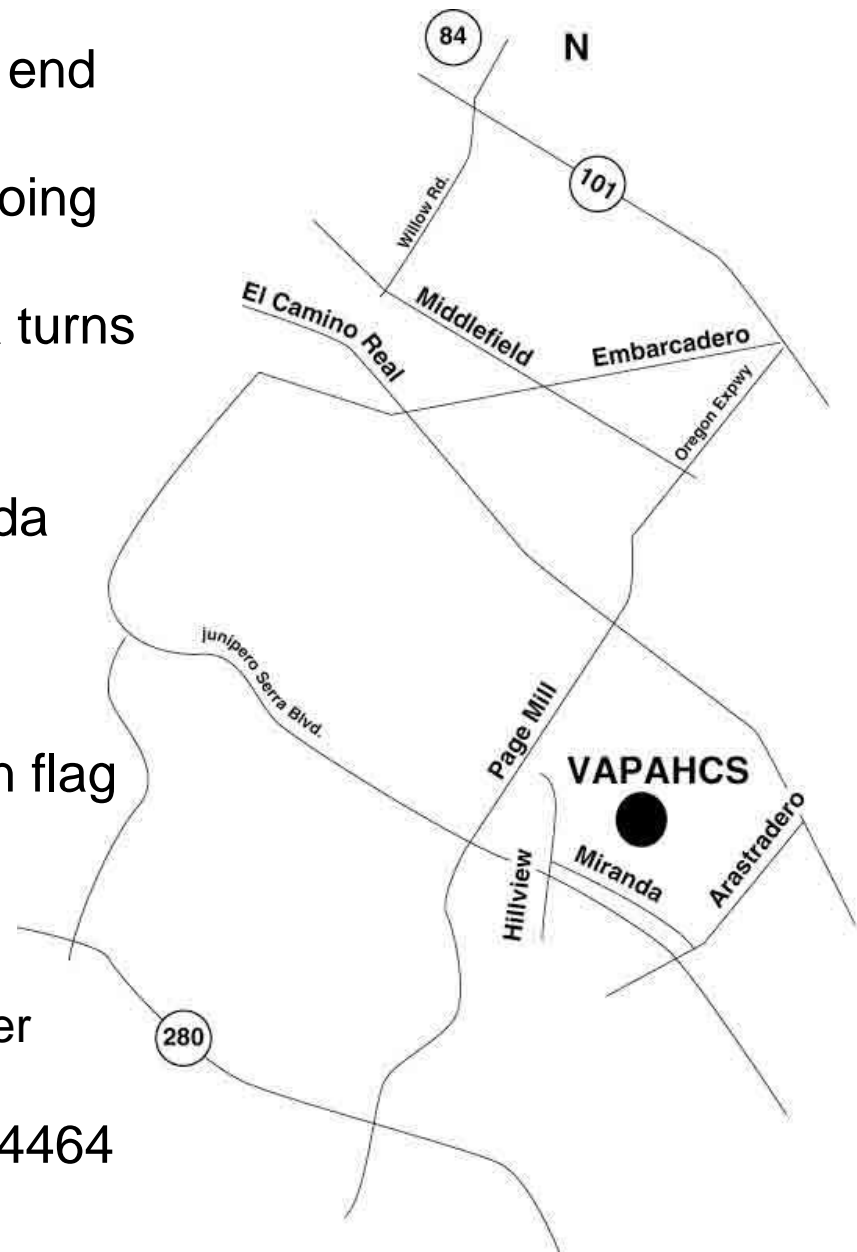

1. Take Campus Drive toward the west end of campus
2. Turn left onto Junipero Serra Blvd (going south)
3. Past Page Mill Road, Junipero Serra turns into Foothill Expressway
4. Turn left at light on Hillview
5. Make an immediate right onto Miranda Ave.
6. Road curves to the left and parallels Foothill Expressway
7. Turn left into VA grounds at American flag
8. Park in the large lot on the right
9. Enter north entrance of Building 7
10. Make way to Room E-111:  
E-111 is the first one on the right after entering the building
11. Lost or late? – call Dave at 650/892-4464

# Palo Alto Campus

**VAPAHCS**  
Palo Alto Division

## LEGEND

- Patient, Visitor Parking
- Building Entrance

Park here

Enter here

MIRANDA AVENUE