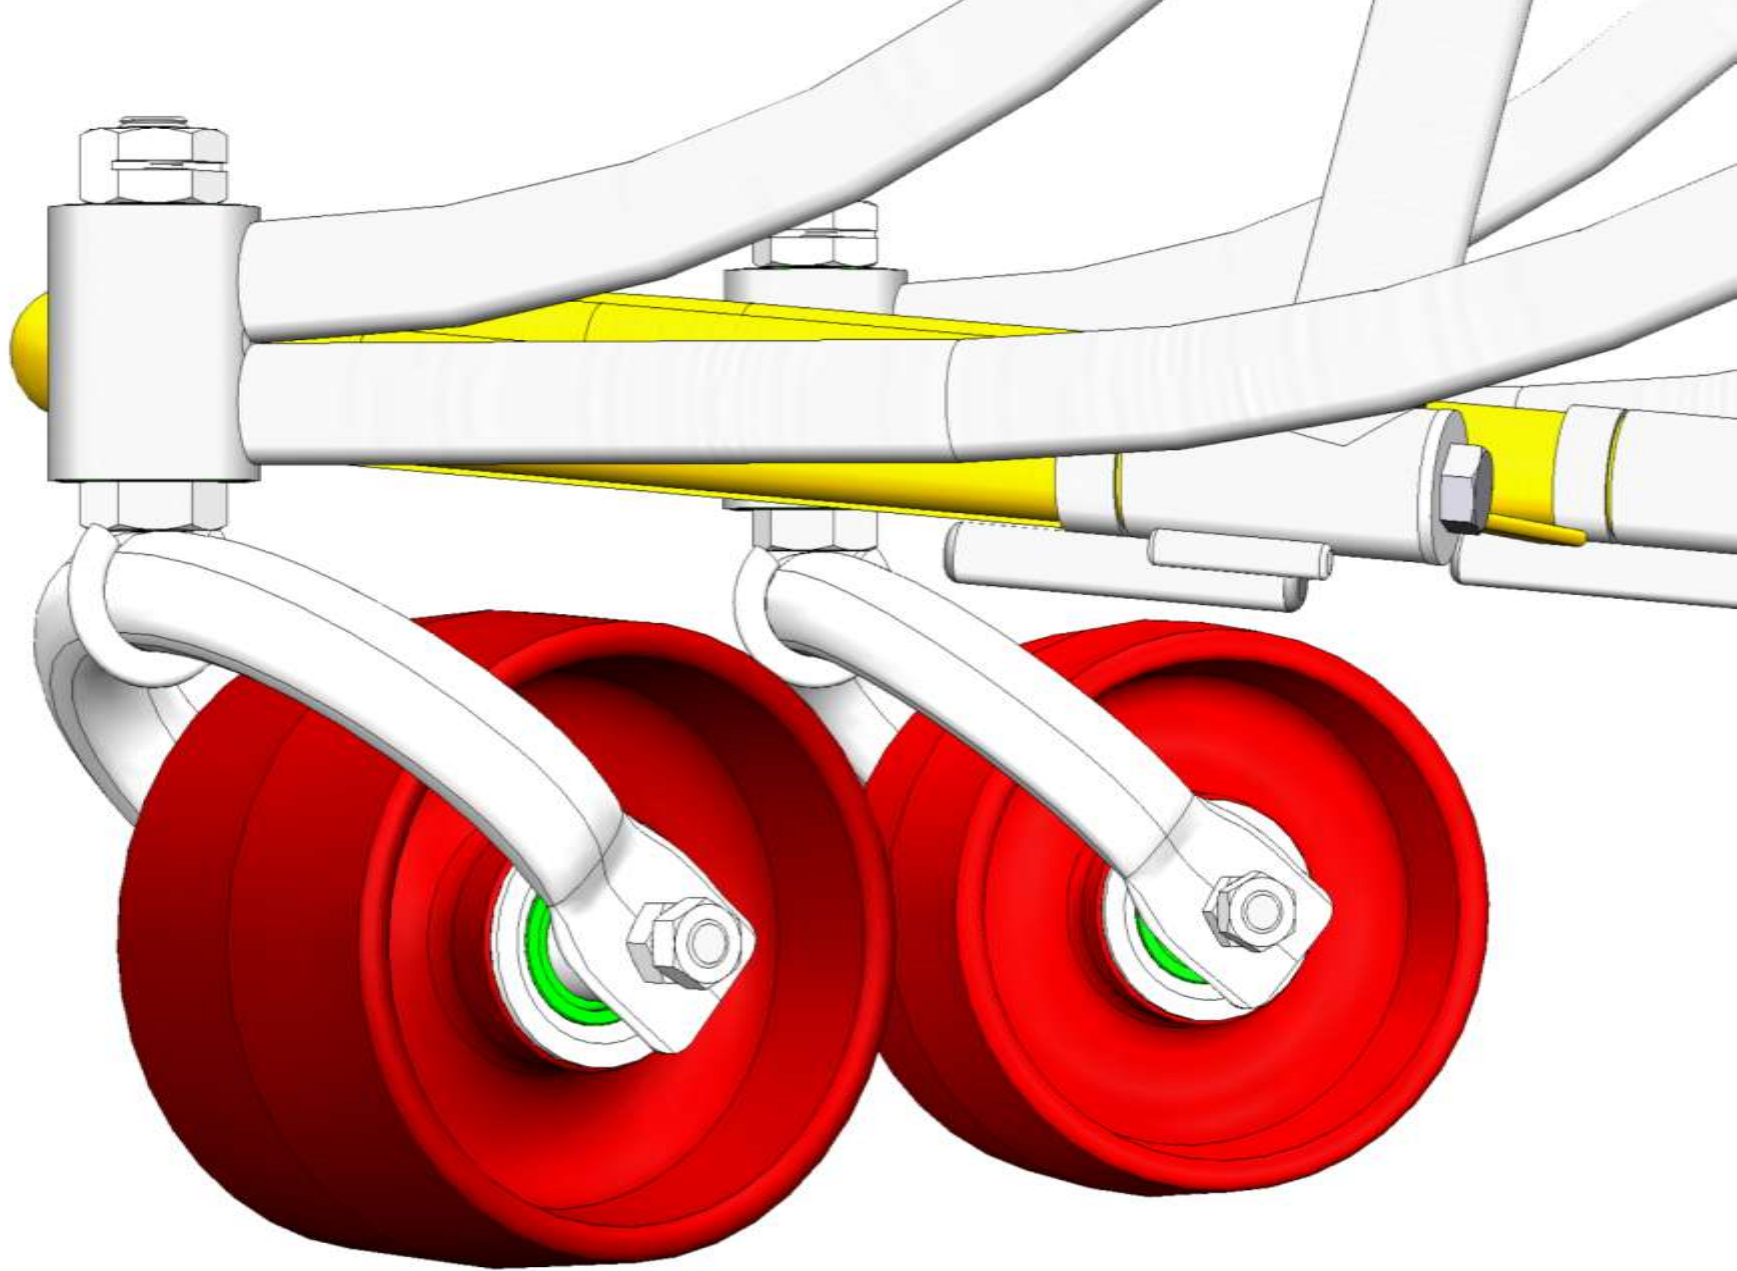

The Need

36M

**people in the developing
world who need a good
wheelchair**

WHIRLWIND
RoughRider™

Locally Repairable

Ultra Stable

Comfortable

Individual Fit

Safe Transfer

Folds for Transport

Exceptional Durability

Maneuverable Over Obstacles

BUILDING

ANNOUNCING

STER

CÂN TRỌNG

ĐÈO TRONG KINH

JAPAN 12-E-025

12 1/2