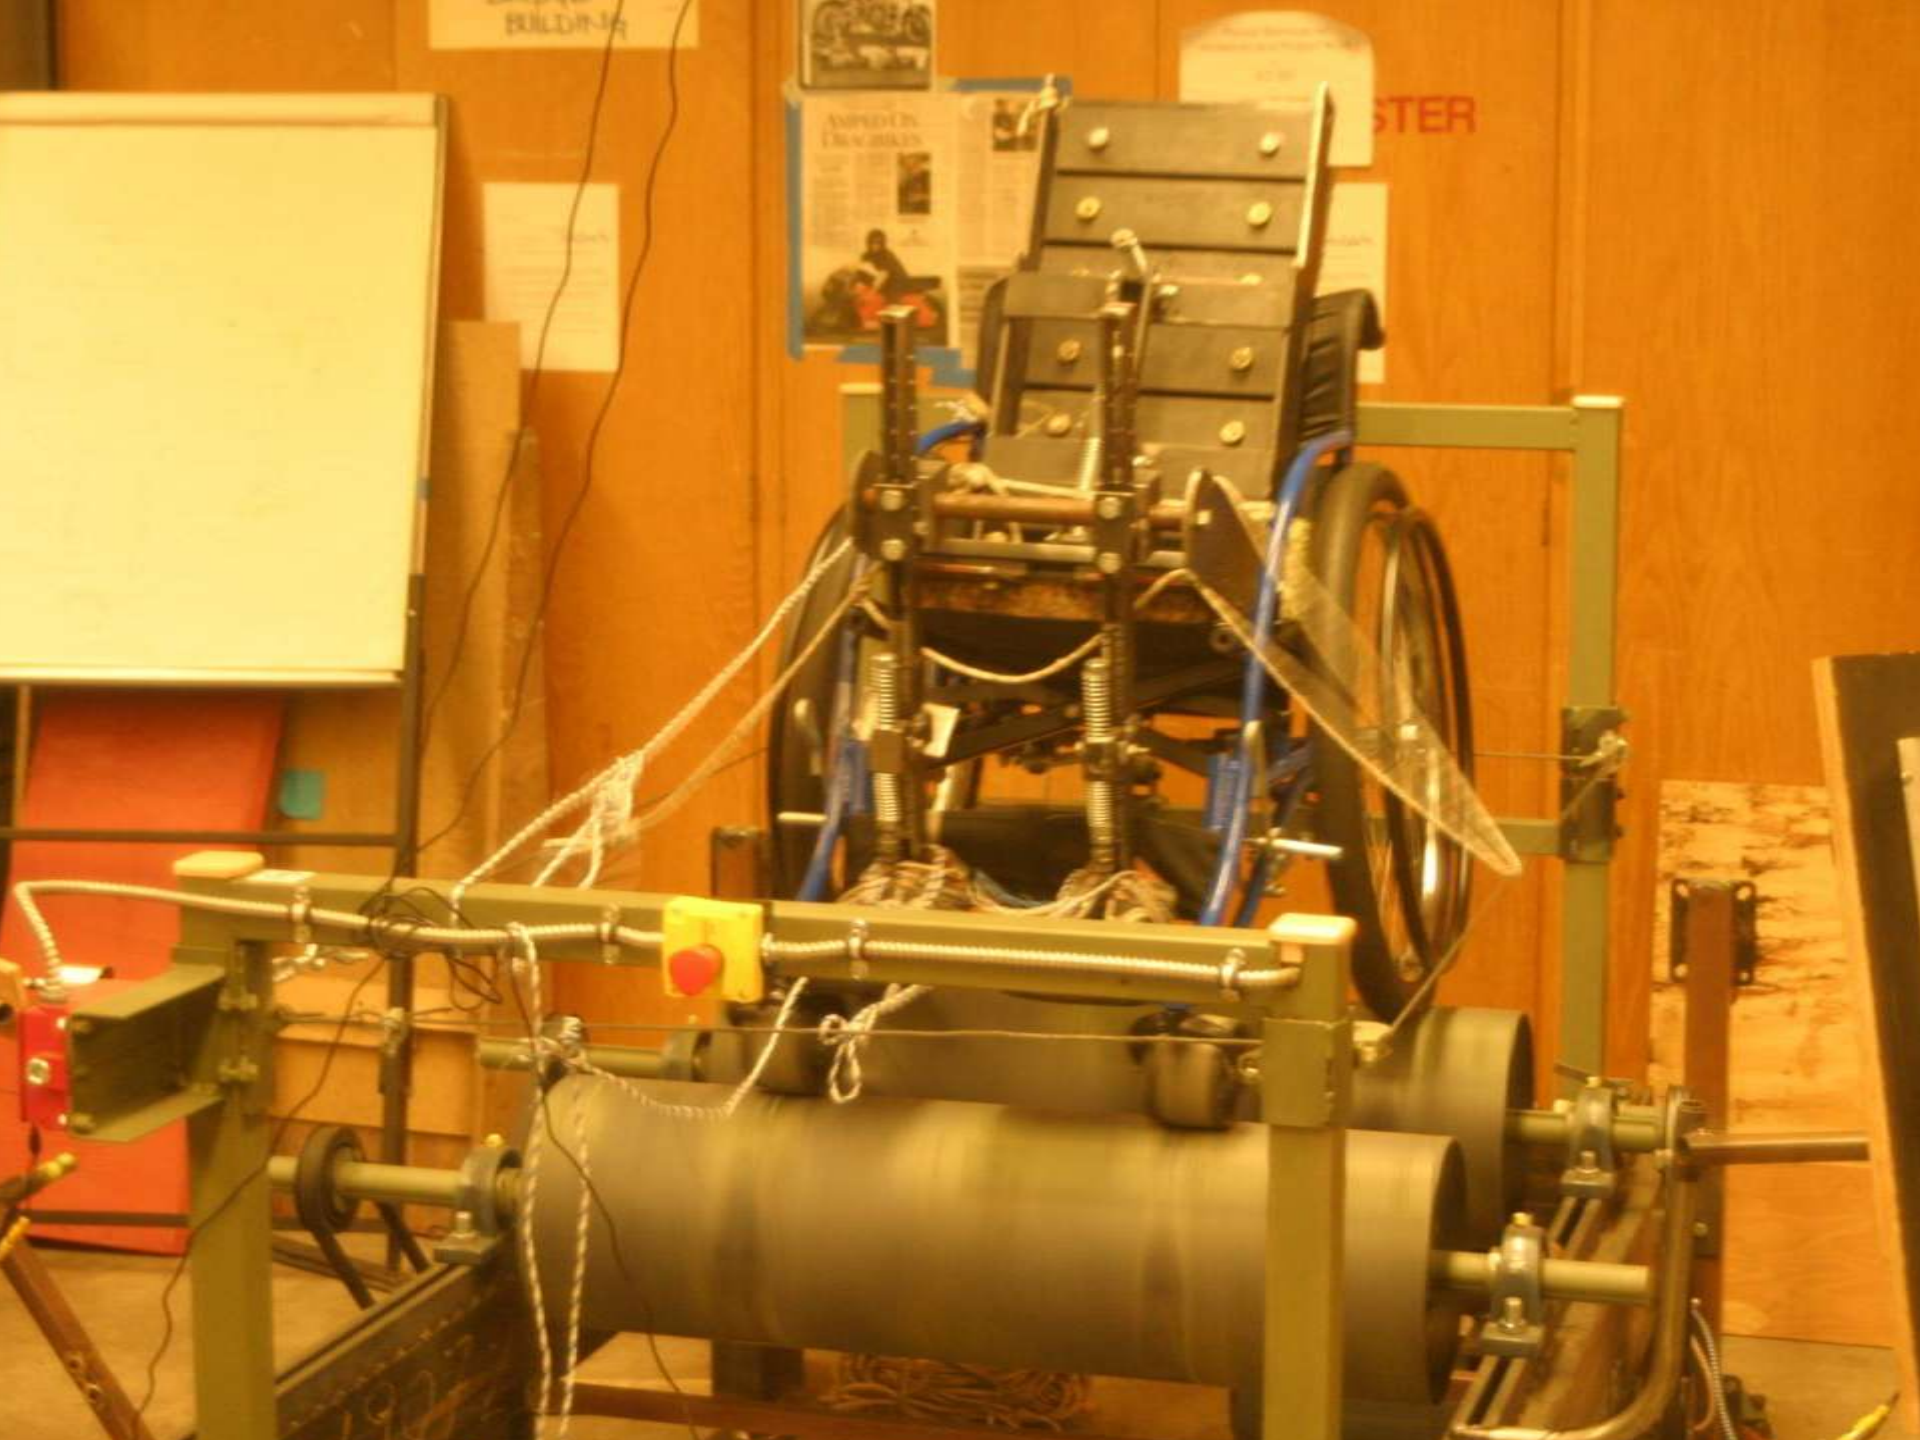

The Need

36M

**people in the developing
world who need a good
wheelchair**

WHIRLWIND
RoughRider™

Locally Repairable

Ultra Stable

Comfortable

Individual Fit

Safe Transfer

Folds for Transport

Exceptional Durability

Maneuverable Over Obstacles

BUILDING

ANNOUNCING

STER

CÂN TRỌNG