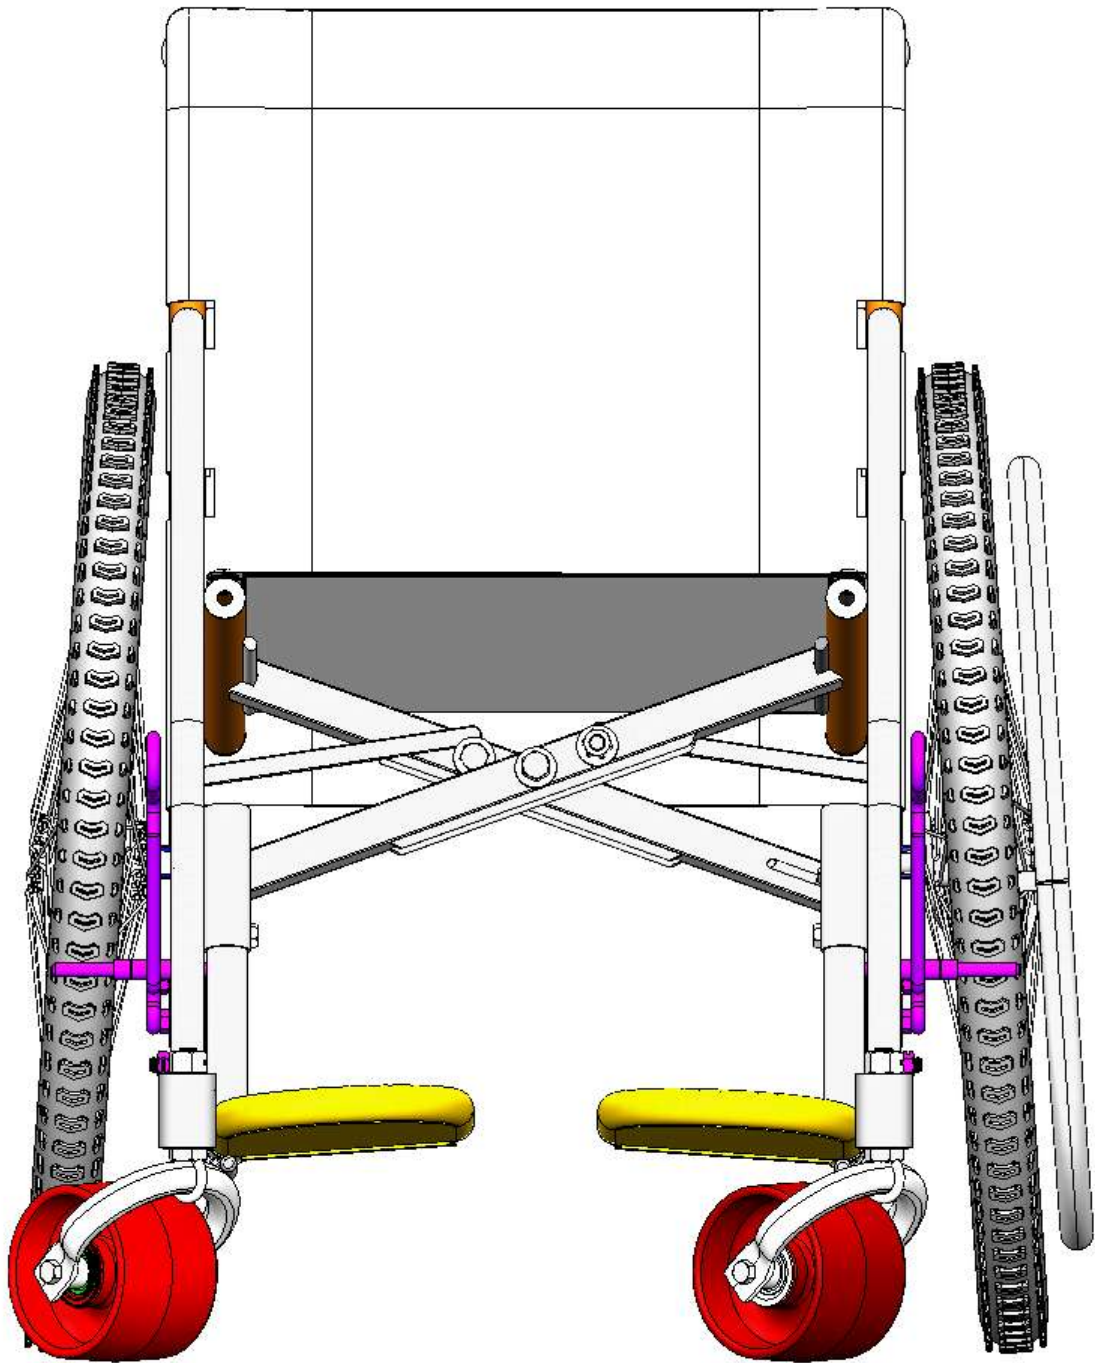

The Need

36M

**people in the developing
world who need a good
wheelchair**

WHIRLWIND
RoughRider™

Locally Repairable

Ultra Stable

Comfortable

Individual Fit

Safe Transfer

Folds for Transport

Exceptional Durability

Maneuverable Over Obstacles

BUILDING

ANNOUNCING

STER

CÂN TRỌNG

ĐÈO TRONG KINH

JAPAN 12-E-025

12 1/2