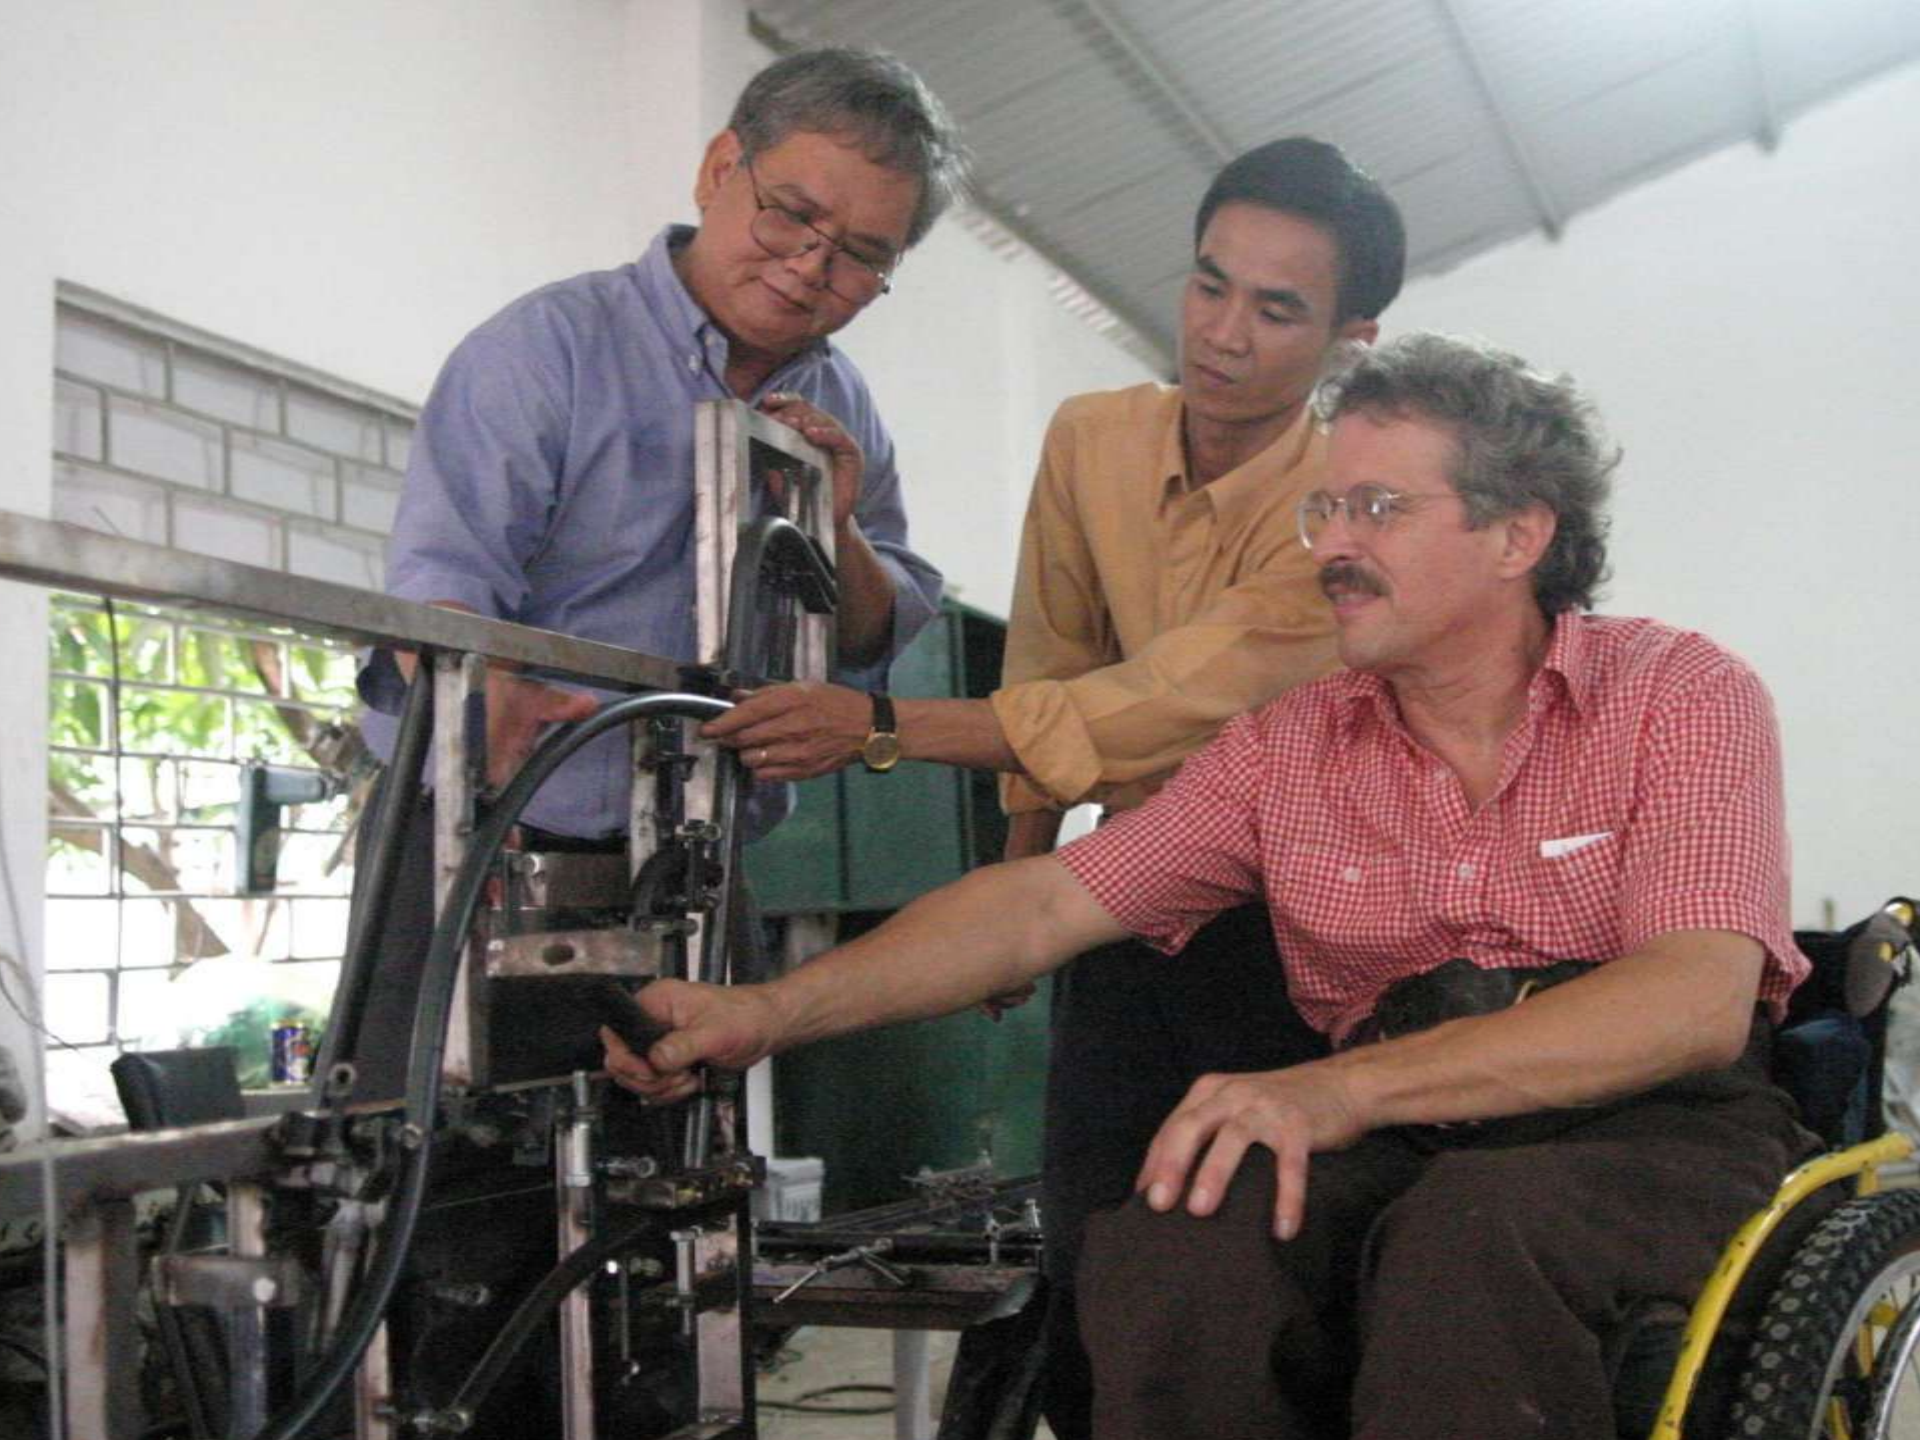

The Need

36M

**people in the developing
world who need a good
wheelchair**

WHIRLWIND
RoughRider™

Locally Repairable

Ultra Stable

Comfortable

Individual Fit

Safe Transfer

Folds for Transport

Exceptional Durability

Maneuverable Over Obstacles

BUILDING

ANNOUNCING

STER

CÂN TRỌNG