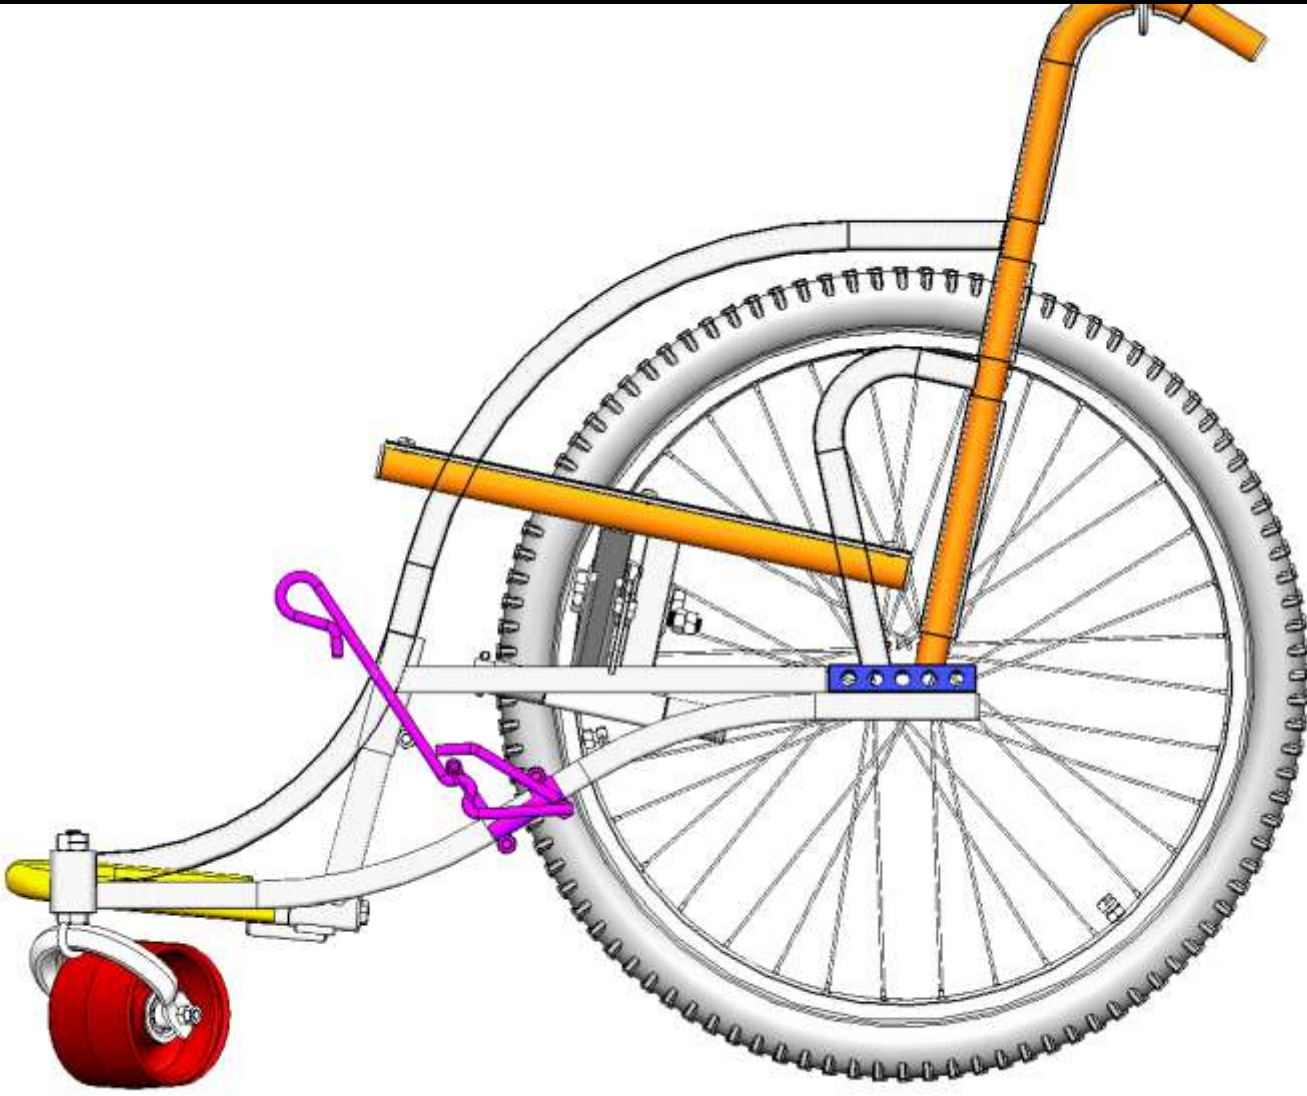

The Need

36M

**people in the developing
world who need a good
wheelchair**

WHIRLWIND
RoughRider™

Locally Repairable

Ultra Stable

Comfortable

Individual Fit

Safe Transfer

Folds for Transport

Exceptional Durability

Maneuverable Over Obstacles

BUILDING

ANNOUNCING

STER

CÂN TRỌNG