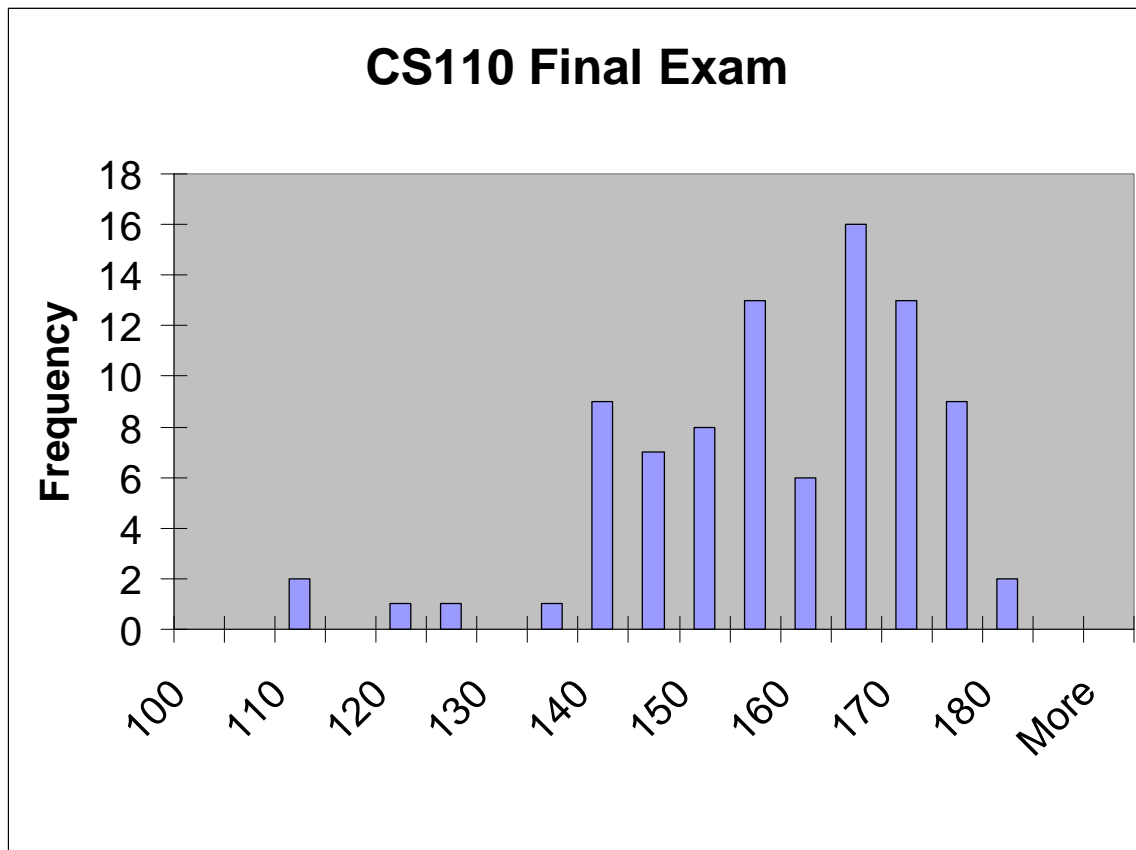

CS110 Spr0809 Final Exam Statistics

Average: 155.3

Standard Deviation: 14.5

Max: 180

Min: 107

1st quartile: 148

2nd quartile: 156.5

3rd quartile: 166.25