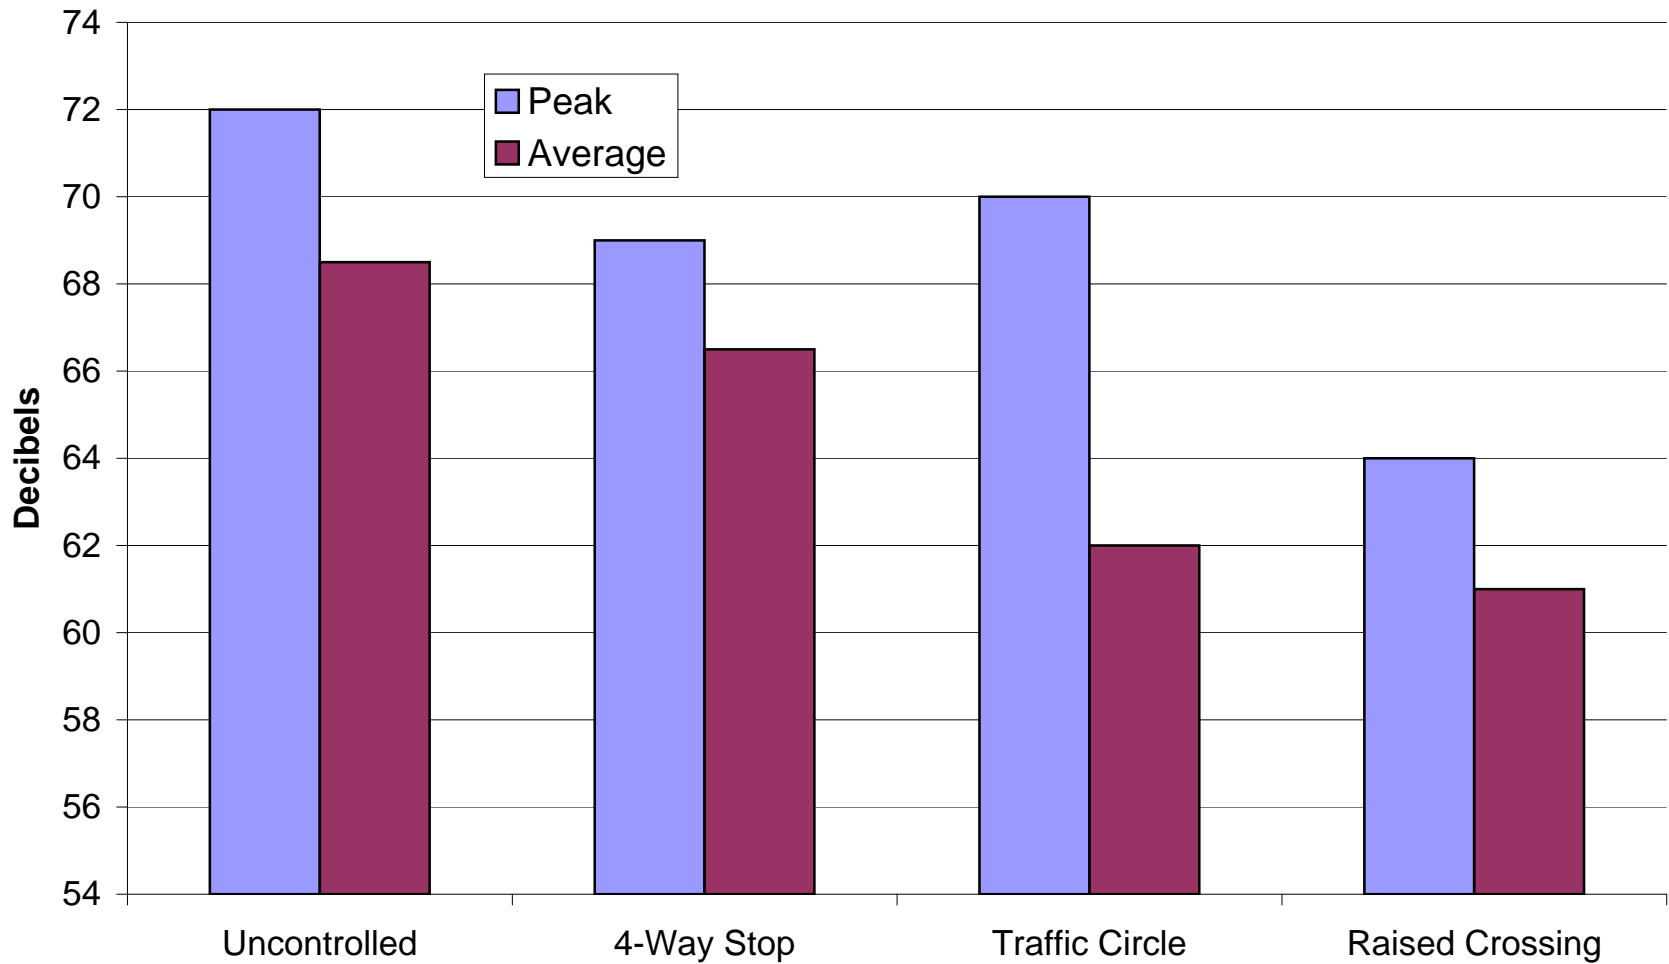

Traffic Noise Levels Near Feature

Source: City of Boulder, *Environmental Enforcement Department Sound Study, 1997*